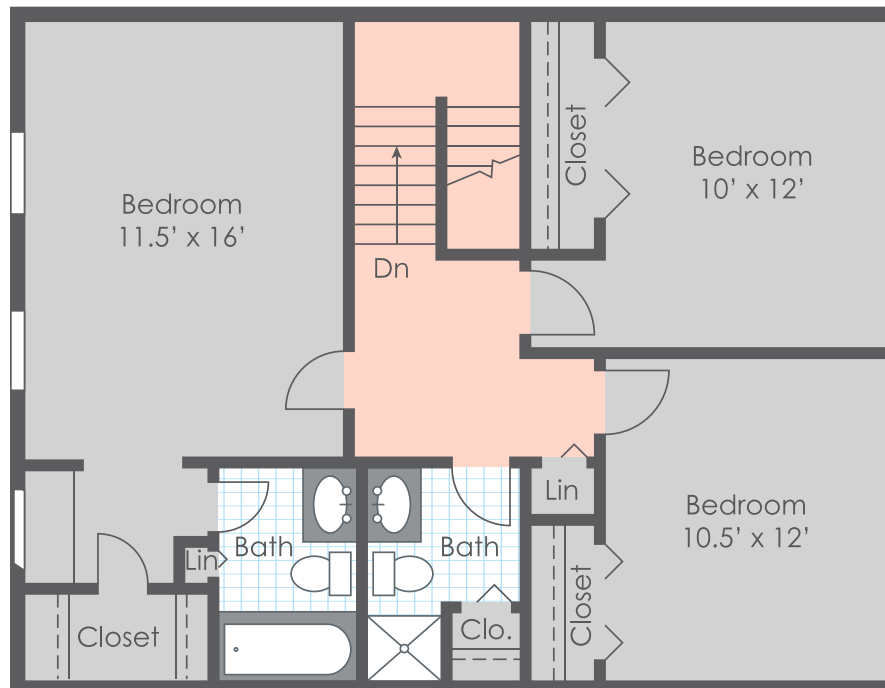

2nd Floor

*ALL FLOOR PLANS ARE APPROXIMATE AND MAY VARY IN SIZE

TOWNHOME | 3 BEDROOM | 3 BATH | 1,472 SQ.FT.

442 COTTAGE HILL RD | MOBILE, AL 36606 | 251-476-5277
WWW.BARRINGTONPARKMOBILE.COM