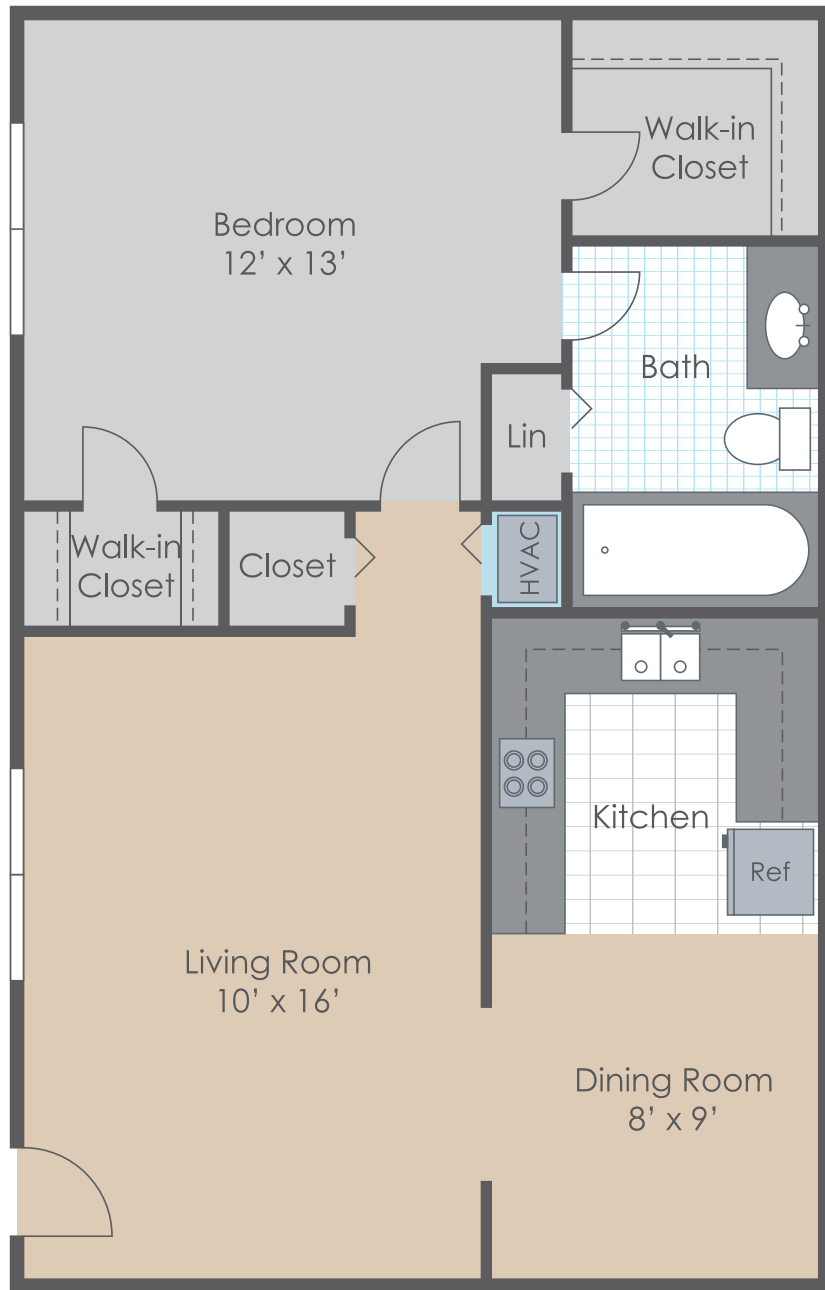

# HALLMARK GARDENS

*Apartment Homes*

\*ALL FLOOR PLANS ARE APPROXIMATE AND MAY VARY IN SIZE

**1 BEDROOM | 1 BATH | 640 SQ.FT.**

1501 E REED RD. | GREENVILLE, MS 38703 | 662-335-3175  
WWW.LIVEATHALLMARKGARDENSAPTS.COM