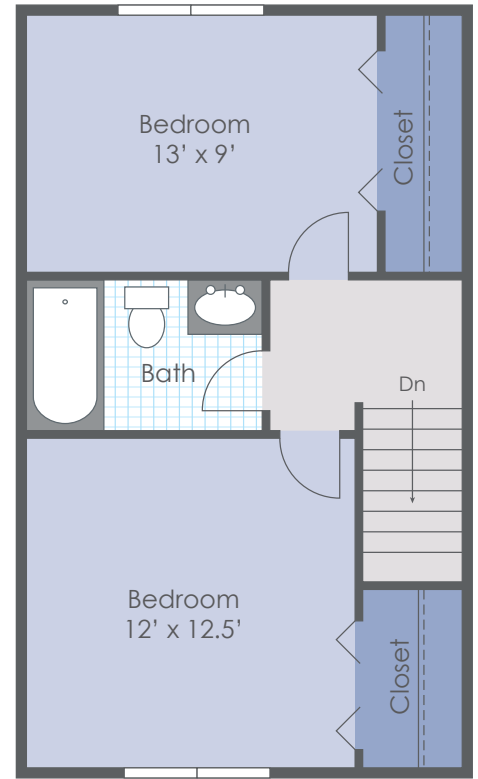

Basement Floor

First Floor

Second Floor

*ALL FLOOR PLANS ARE APPROXIMATE AND MAY VARY IN SIZE

2 BEDROOM | 1.5 BATH | 1,065 SQ.FT.

3400 TWIN CREEKS DR, | COLUMBUS, OH 43204 | 614-272-6879
HILLIARDVILLAGEAPARTMENTS.COM