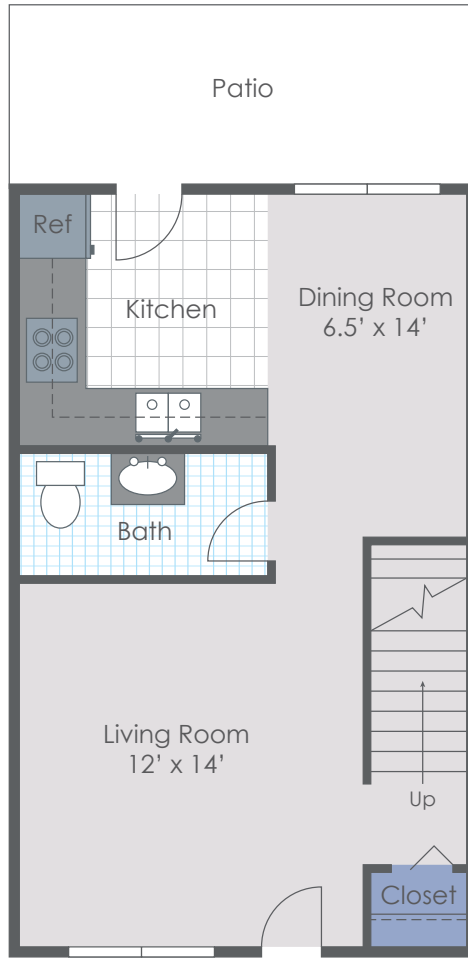

Basement Floor

First Floor

Second Floor

*ALL FLOOR PLANS ARE APPROXIMATE AND MAY VARY IN SIZE

2 BEDROOM | 1.5 BATH | 1,065 SQ.FT.

3400 TWIN CREEKS DR, | COLUMBUS, OH 43204 | 614-272-6879
HILLIARDVILLAGEAPARTMENTS.COM