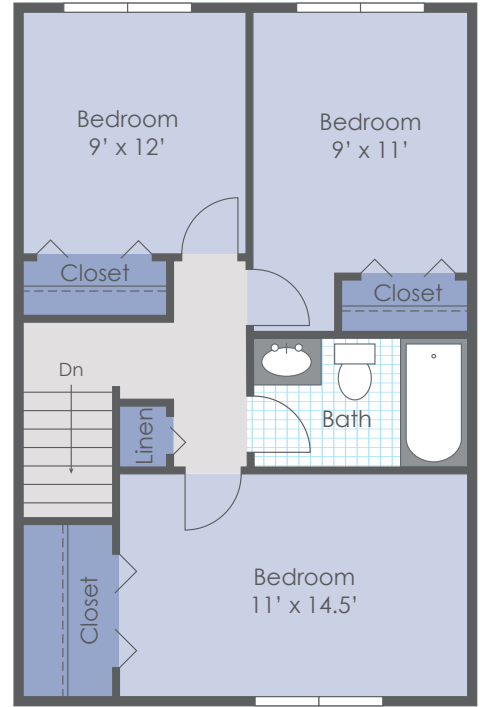

Basement Floor

First Floor

Second Floor

*ALL FLOOR PLANS ARE APPROXIMATE AND MAY VARY IN SIZE

3 BEDROOM | 1.5 BATH | 1,295 SQ.FT.

3400 TWIN CREEKS DR, | COLUMBUS, OH 43204 | 614-272-6879
HILLIARDVILLAGEAPARTMENTS.COM