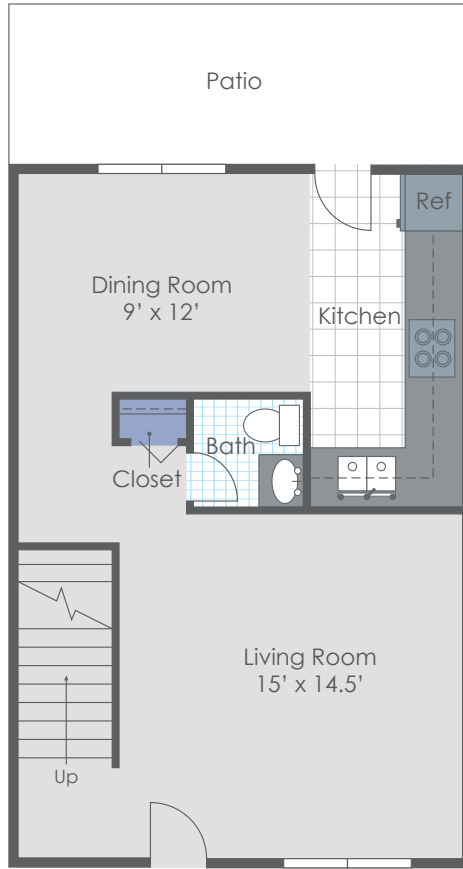

Basement Floor

First Floor

Second Floor

*ALL FLOOR PLANS ARE APPROXIMATE AND MAY VARY IN SIZE

3 BEDROOM | 1.5 BATH | 1,295 SQ.FT.

3400 TWIN CREEKS DR, | COLUMBUS, OH 43204 | 614-272-6879
HILLIARDVILLAGEAPARTMENTS.COM