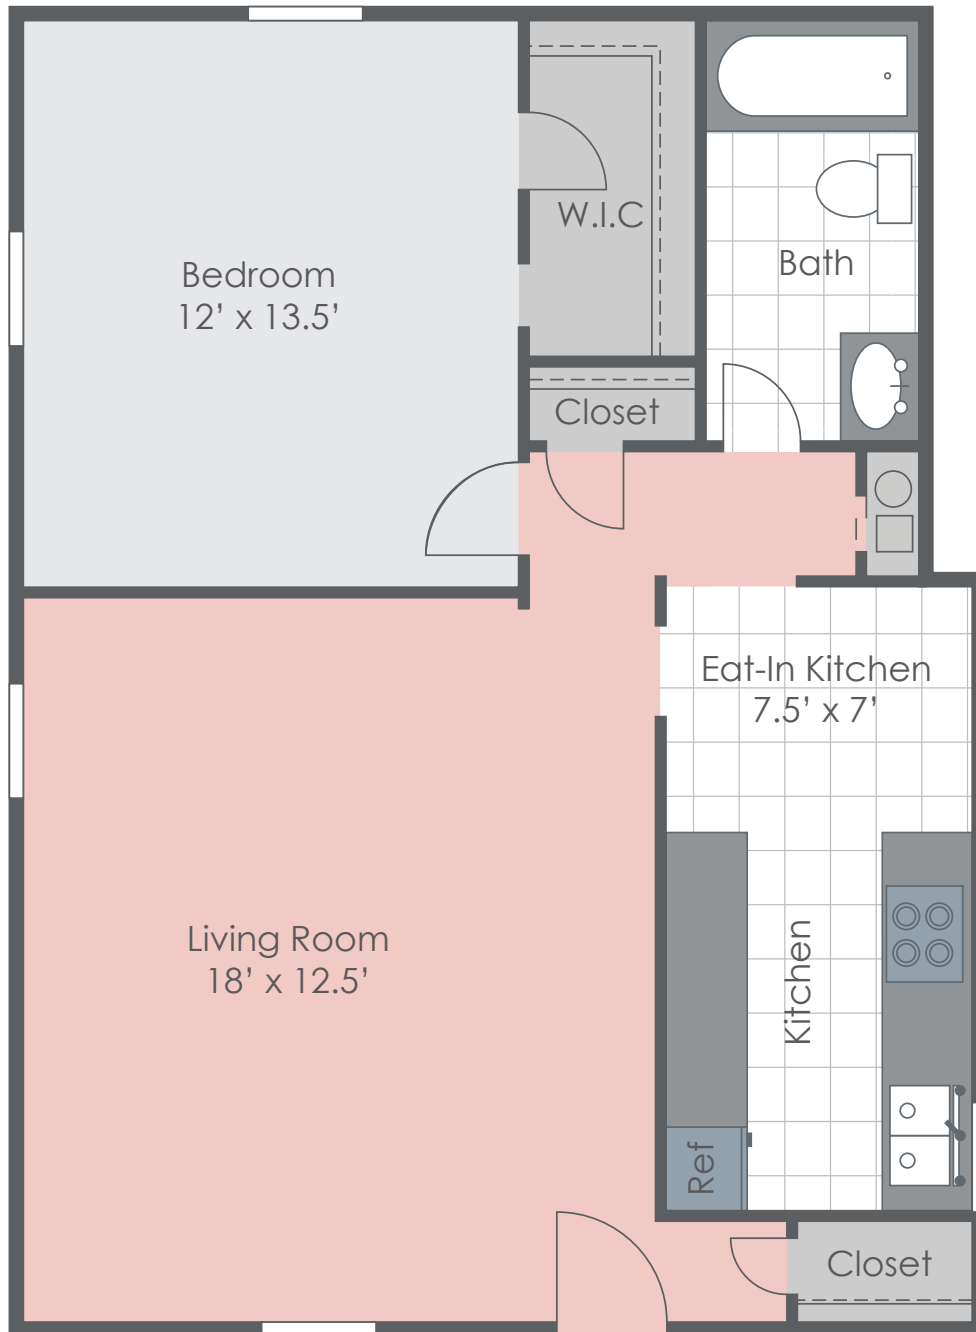

Pebble Creek

APARTMENTS

*ALL FLOOR PLANS ARE APPROXIMATE AND MAY VARY IN SIZE

1 BEDROOM | 1 BATH | 693 SQ.FT.

5225 MANHATTAN RD. | JACKSON, MS 39206 | 601-366-0031
PEBBLECREEKJACKSON.COM