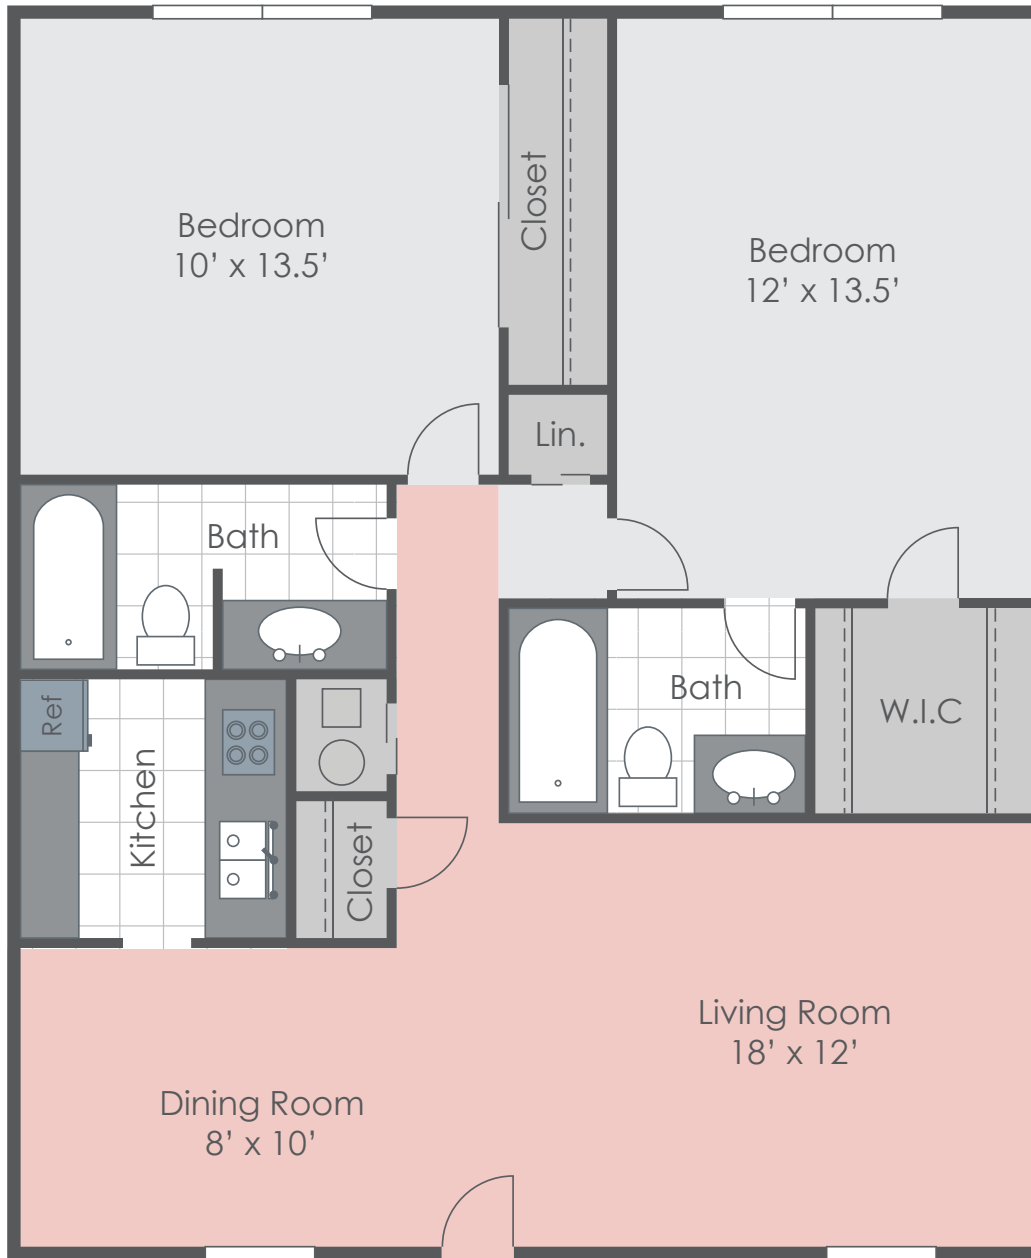

# Pebble Creek

APARTMENTS

\*ALL FLOOR PLANS ARE APPROXIMATE AND MAY VARY IN SIZE

**2 BEDROOM | 2 BATH | 933 SQ.FT.**

5225 MANHATTAN RD. | JACKSON, MS 39206 | 601-366-0031  
PEBBLECREEKJACKSON.COM