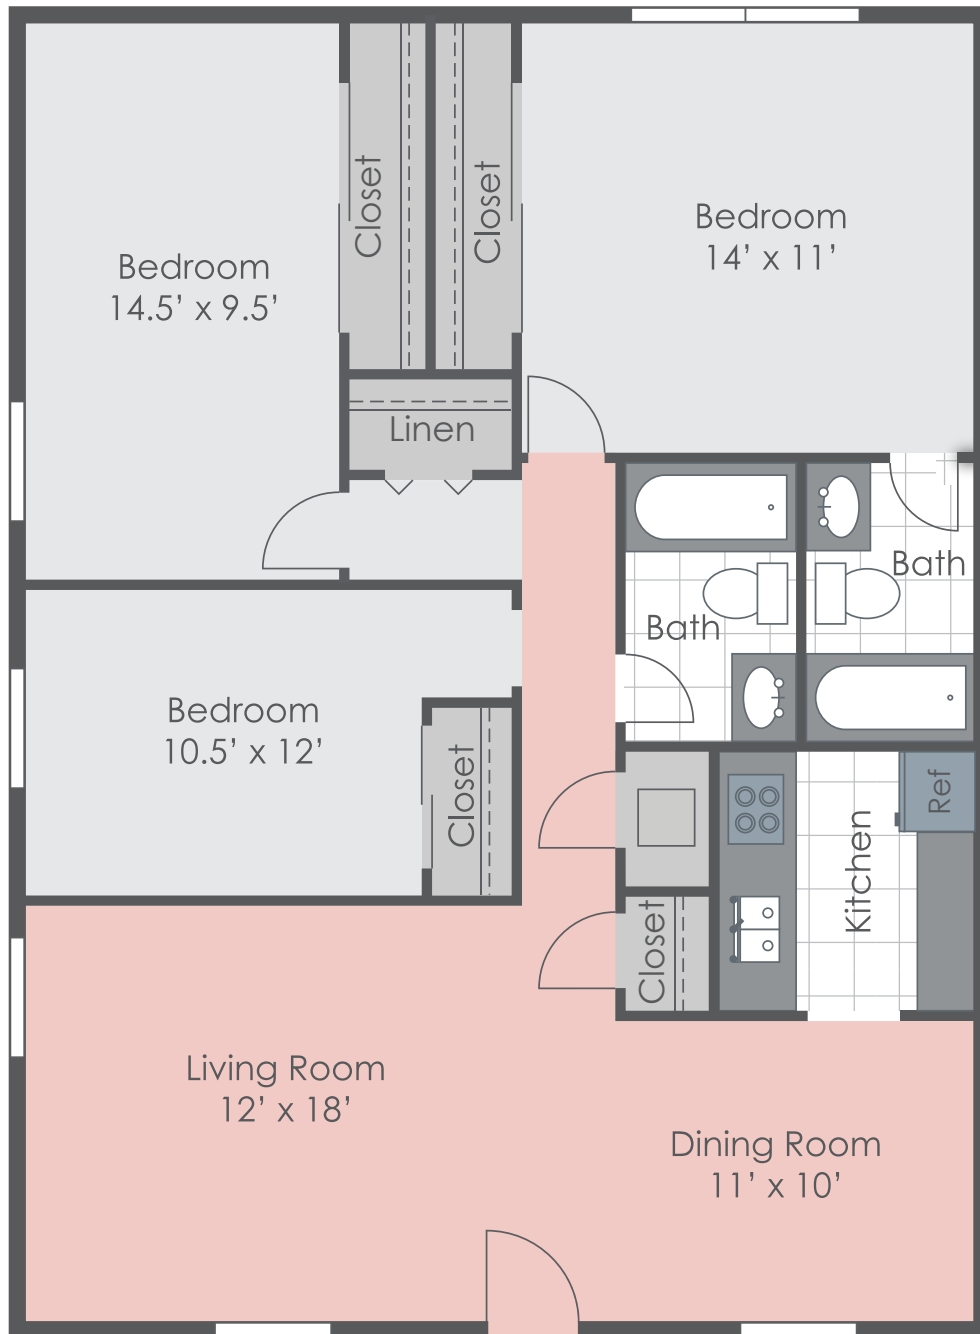

Pebble Creek

APARTMENTS

*ALL FLOOR PLANS ARE APPROXIMATE AND MAY VARY IN SIZE

3 BEDROOM | 2 BATH | 1,089 SQ.FT.

5225 MANHATTAN RD. | JACKSON, MS 39206 | 601-366-0031
PEBBLECREEKJACKSON.COM