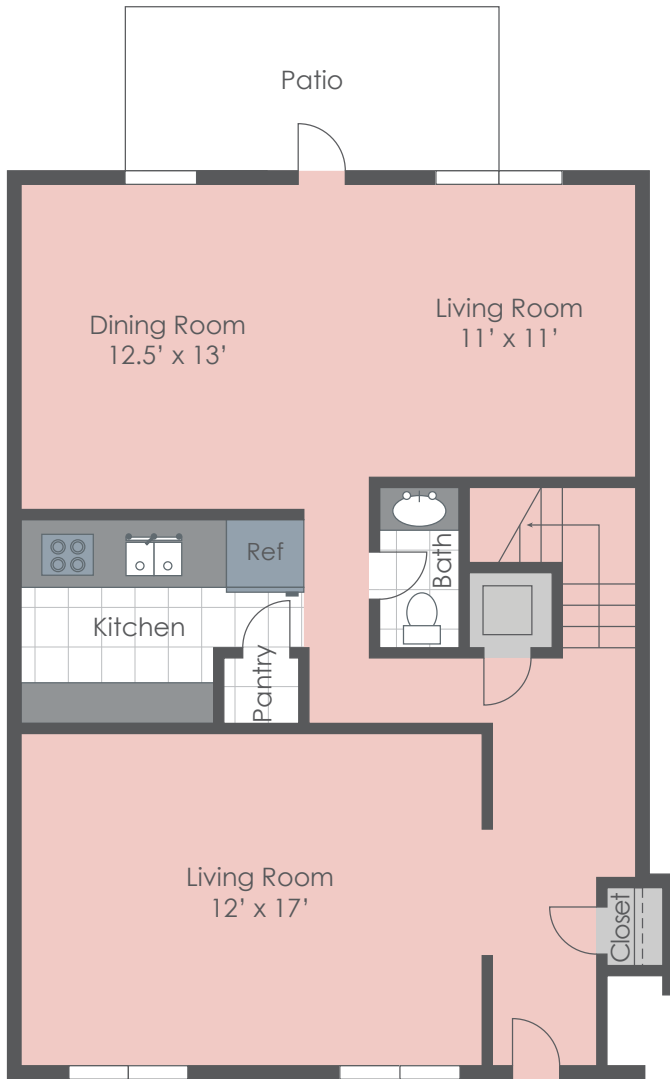

# Pebble Creek

APARTMENTS

\*ALL FLOOR PLANS ARE APPROXIMATE AND MAY VARY IN SIZE

**4 BEDROOM | 2.5 BATH | 1,663 SQ.FT.**

5225 MANHATTAN RD. | JACKSON, MS 39206 | 601-366-0031  
PEBBLECREEKJACKSON.COM