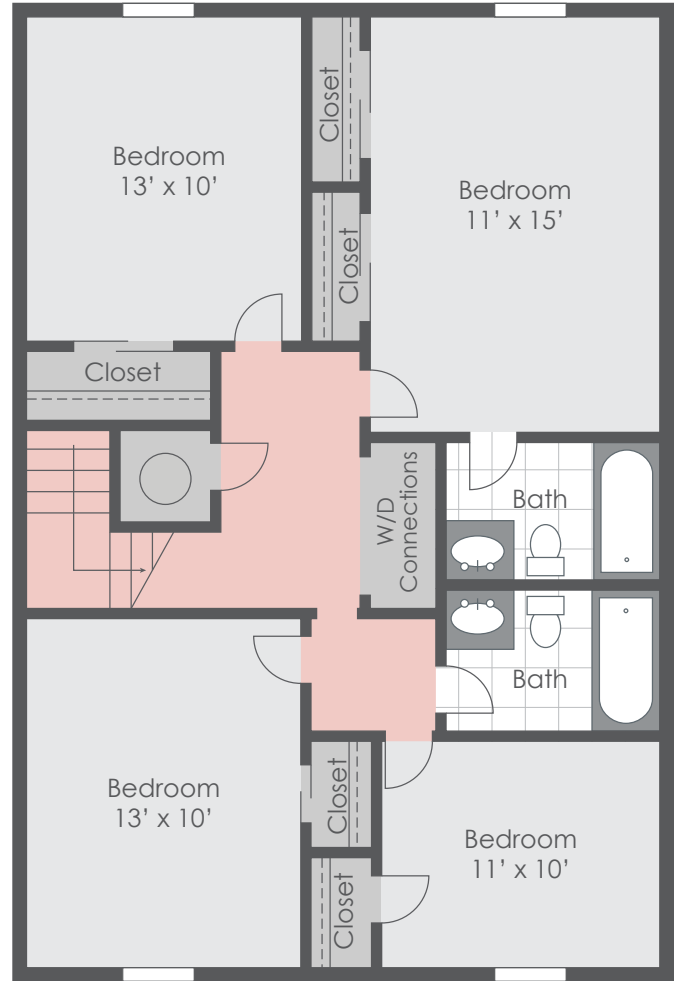

# Pebble Creek

APARTMENTS

\*ALL FLOOR PLANS ARE APPROXIMATE AND MAY VARY IN SIZE

**4 BEDROOM | 2.5 BATH | 1,663 SQ.FT.**

5225 MANHATTAN RD. | JACKSON, MS 39206 | 601-366-0031  
PEBBLECREEKJACKSON.COM