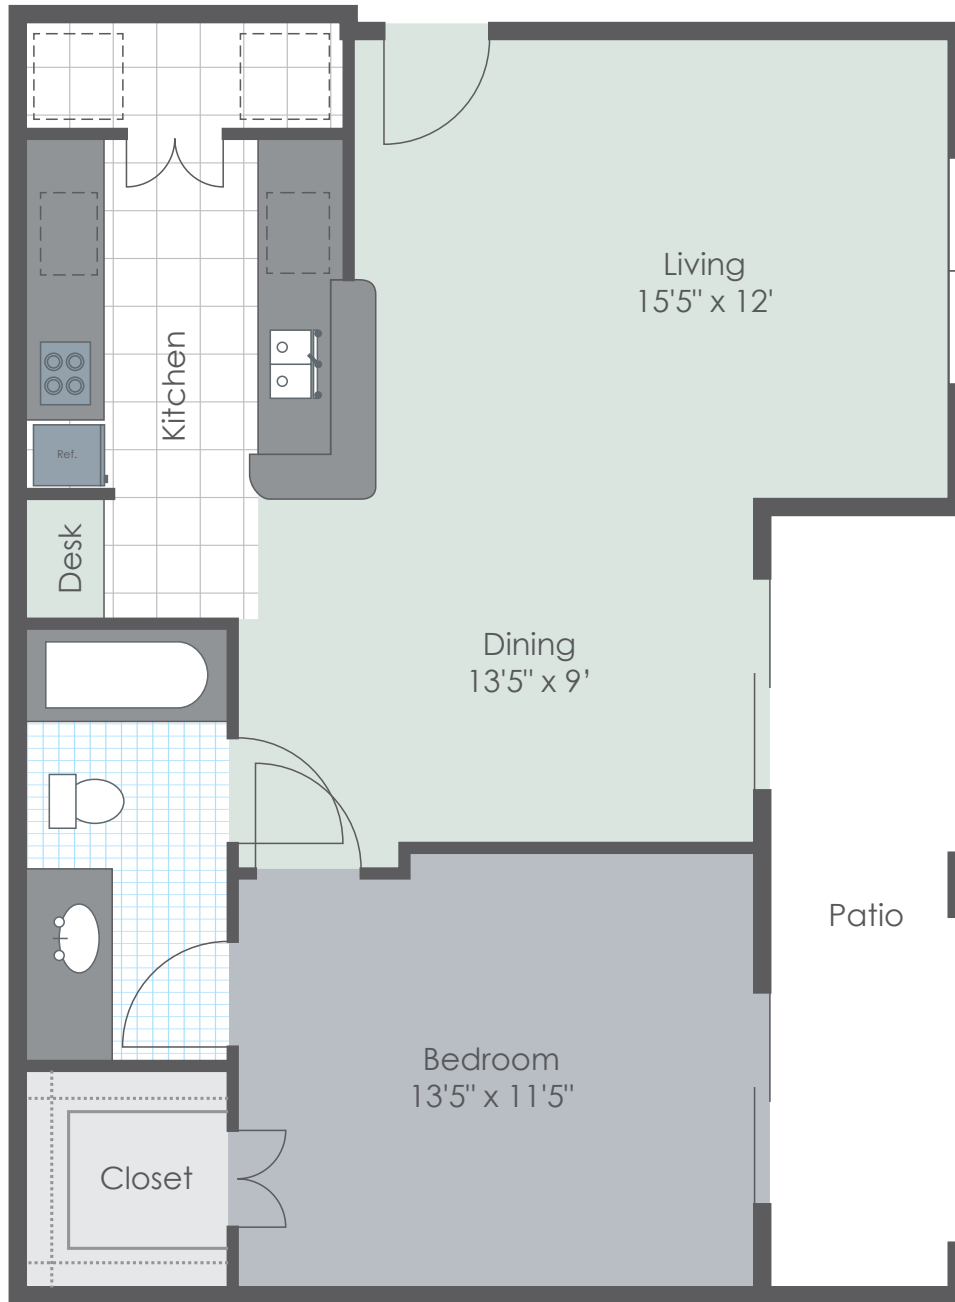

Shadow Creek

*ALL FLOOR PLANS ARE APPROXIMATE AND MAY VARY IN SIZE

THE SUSSEX | 1 BEDROOM | 1 BATH | 711 SQ.FT.

2807 DANIEL MCCALL DR. | LUFKIN, TX 75904 | 936-639-6899
SHADOWCREEK-LUFKIN.COM