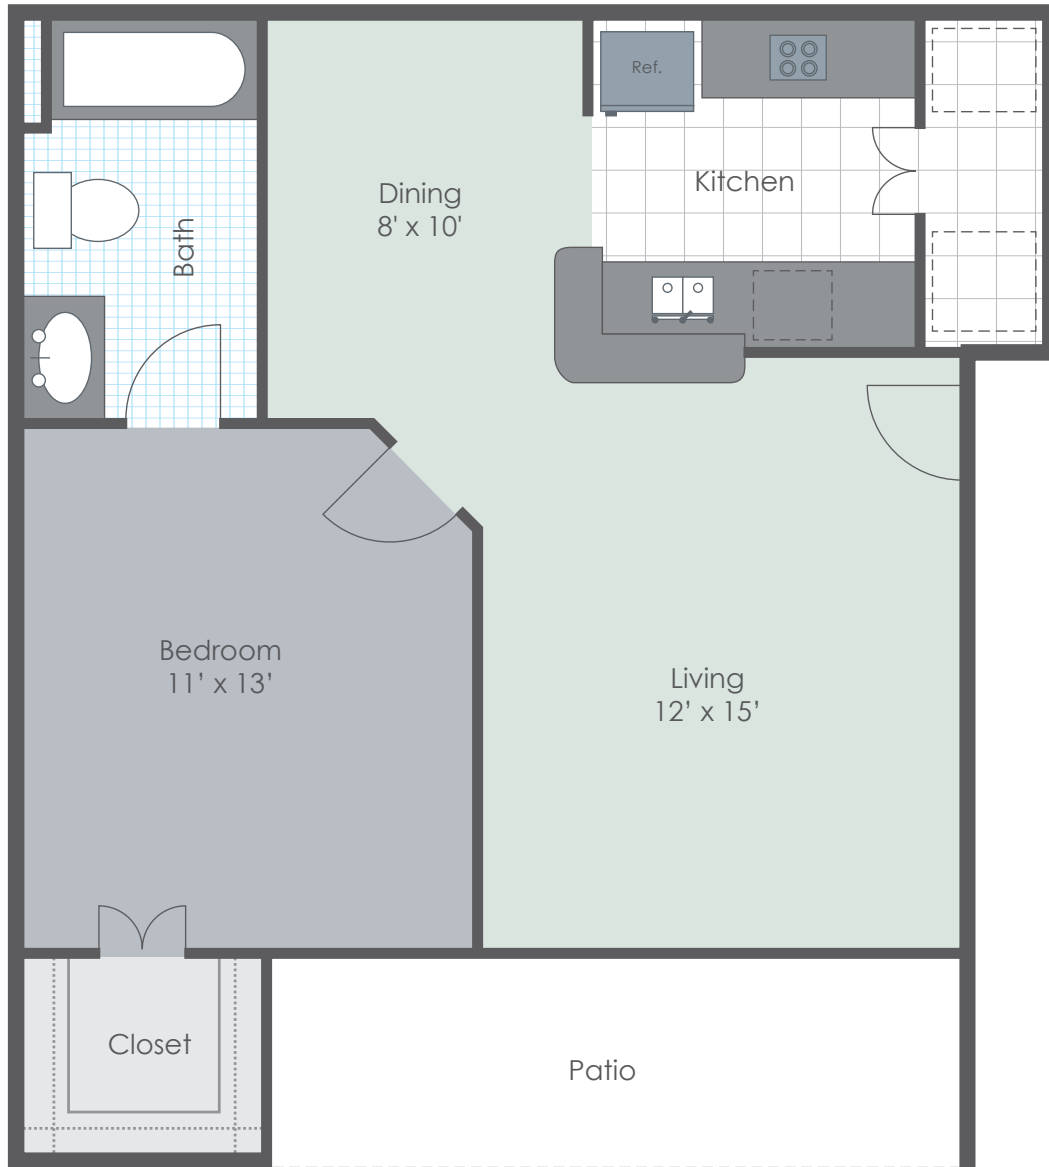

Shadow Creek

*ALL FLOOR PLANS ARE APPROXIMATE AND MAY VARY IN SIZE

THE YORK | 1 BEDROOM | 1 BATH | UP TO 812 SQ.FT.

2807 DANIEL MCCALL DR. | LUFKIN, TX 75904 | 936-639-6899
SHADOWCREEK-LUFKIN.COM