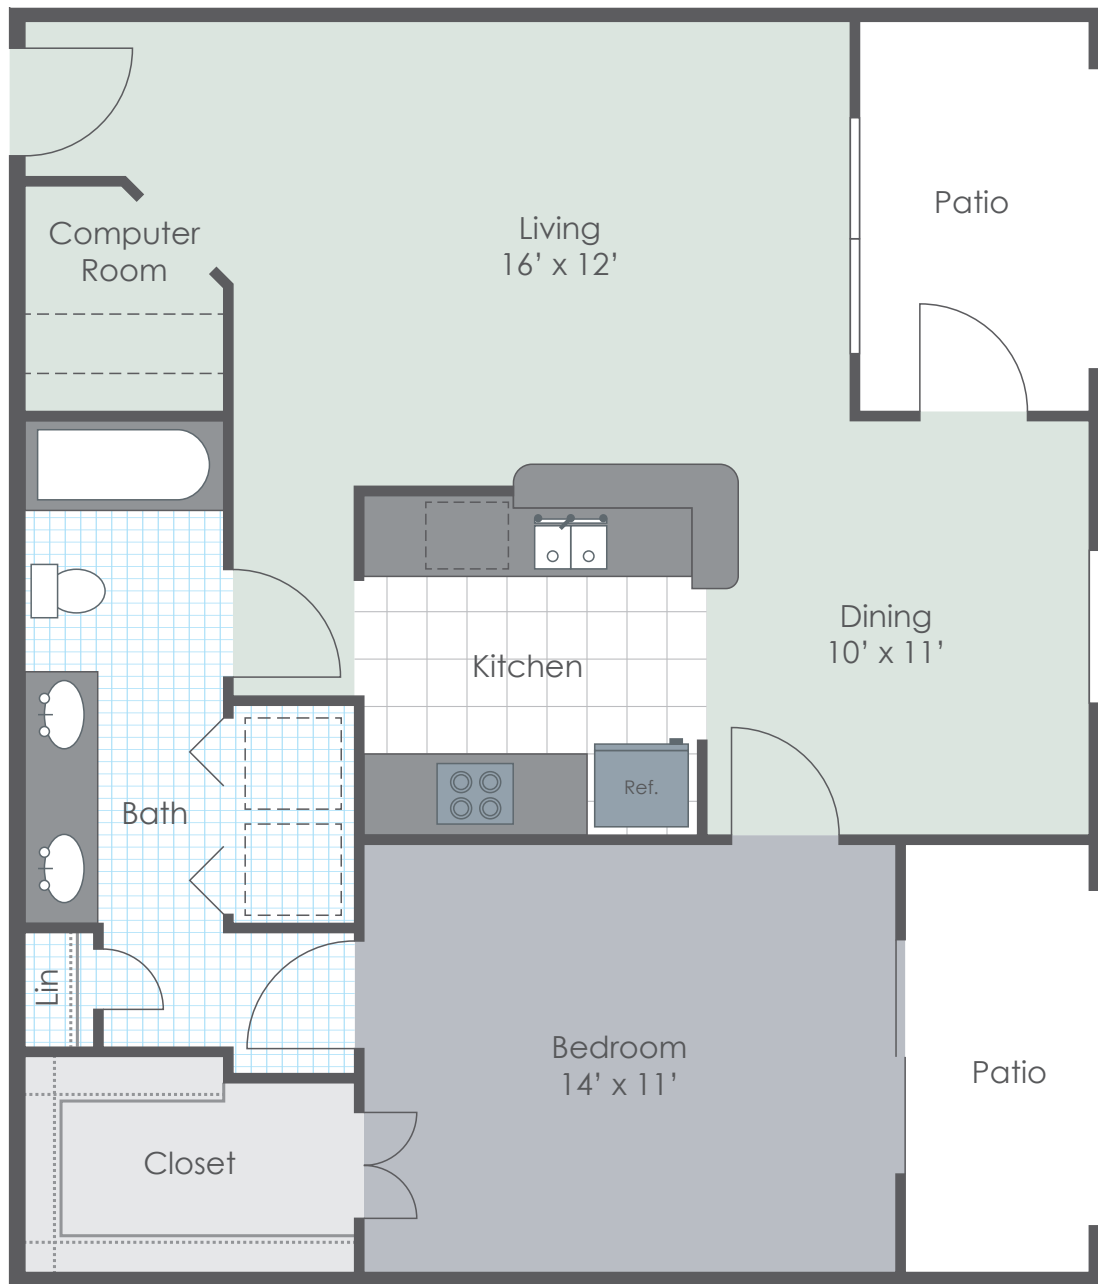

Shadow Creek

*ALL FLOOR PLANS ARE APPROXIMATE AND MAY VARY IN SIZE

THE LANCASTER | 1 BEDROOM | 1 BATH | 802 SQ.FT.

2807 DANIEL MCCALL DR. | LUFKIN, TX 75904 | 936-639-6899
SHADOWCREEK-LUFKIN.COM