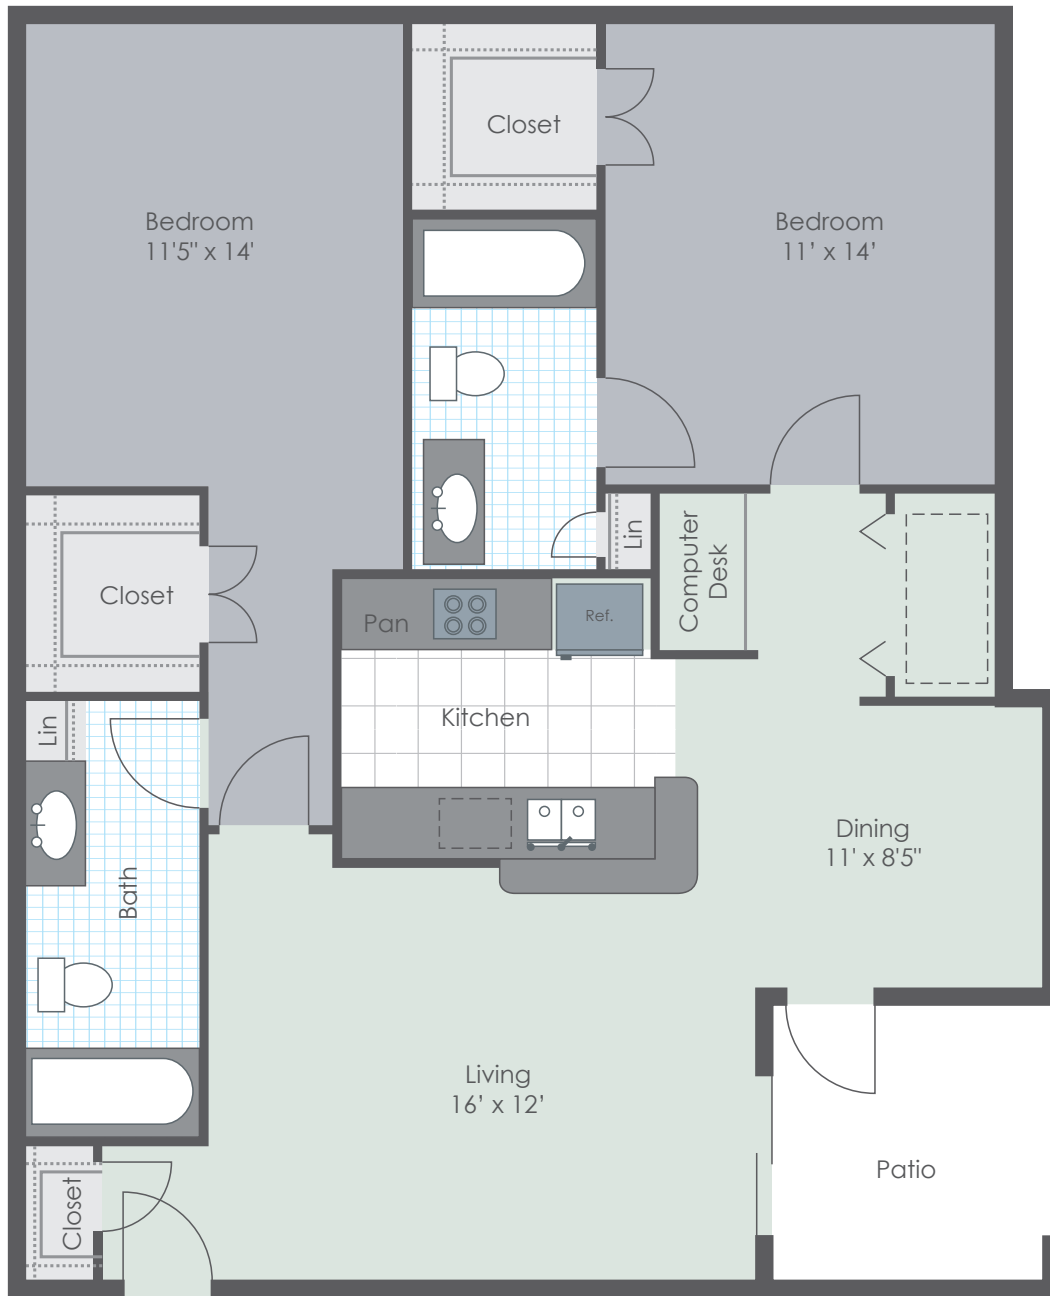

Shadow Creek

*ALL FLOOR PLANS ARE APPROXIMATE AND MAY VARY IN SIZE

THE NORFOLK | 2 BEDROOM | 2 BATH | 1,040 SQ.FT.

2807 DANIEL MCCALL DR. | LUFKIN, TX 75904 | 936-639-6899
SHADOWCREEK-LUFKIN.COM