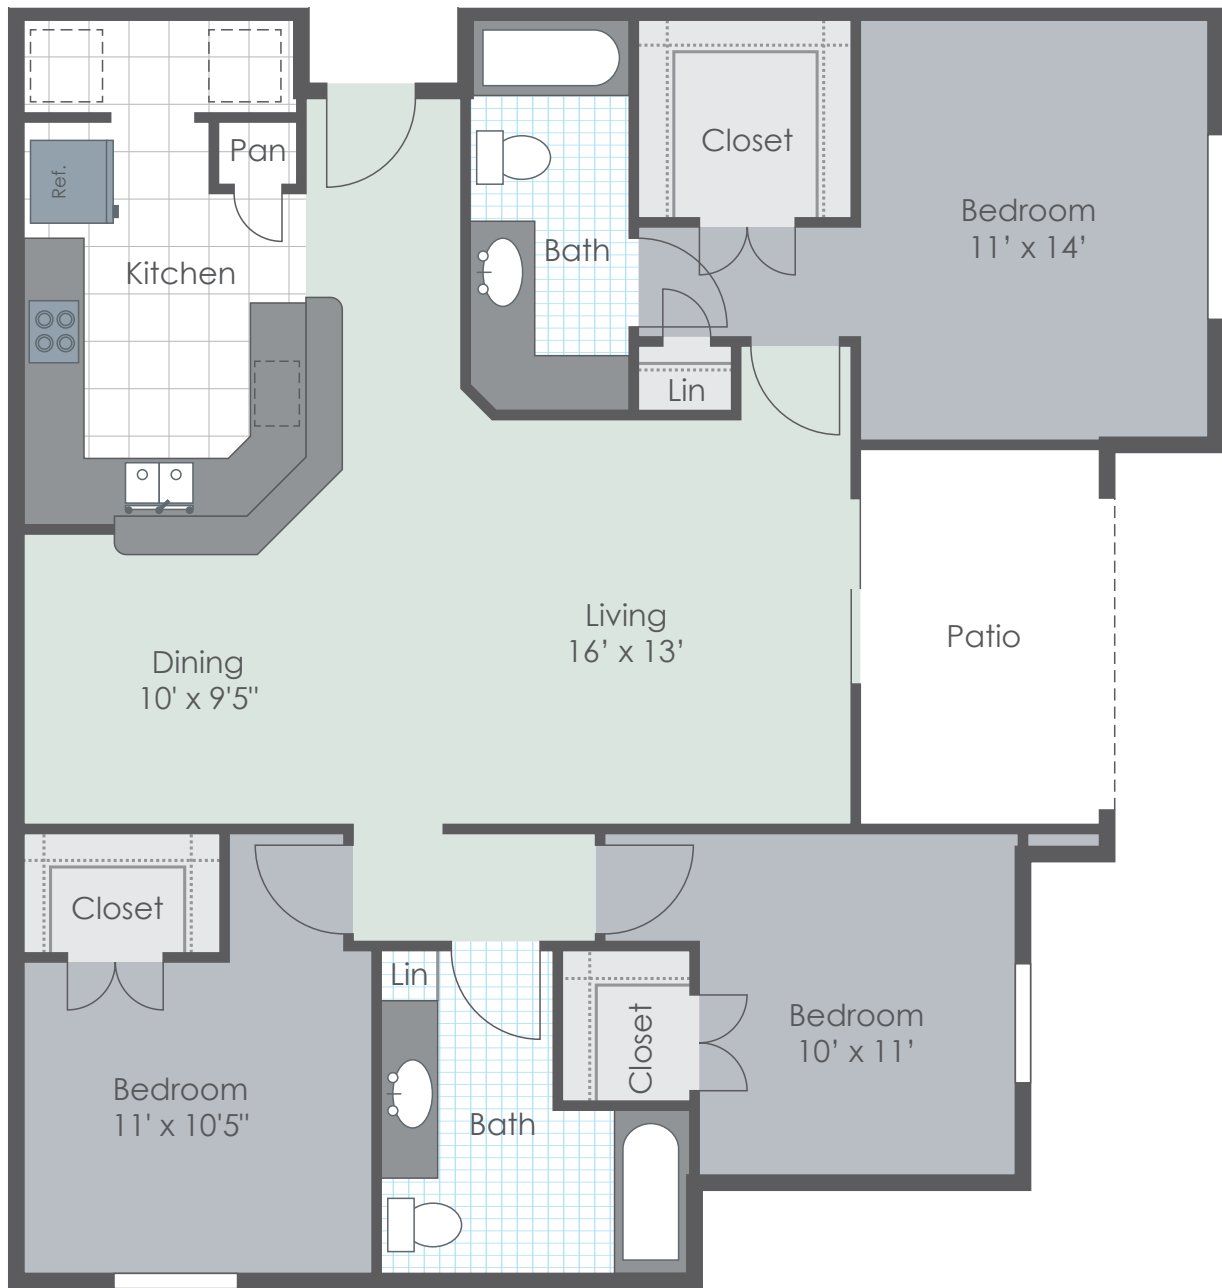

Shadow Creek

*ALL FLOOR PLANS ARE APPROXIMATE AND MAY VARY IN SIZE

THE DEVONSHIRE | 3 BEDROOM | 2 BATH | UP TO 1,304 SQ.FT.

2807 DANIEL MCCALL DR. | LUFKIN, TX 75904 | 936-639-6899
SHADOWCREEK-LUFKIN.COM