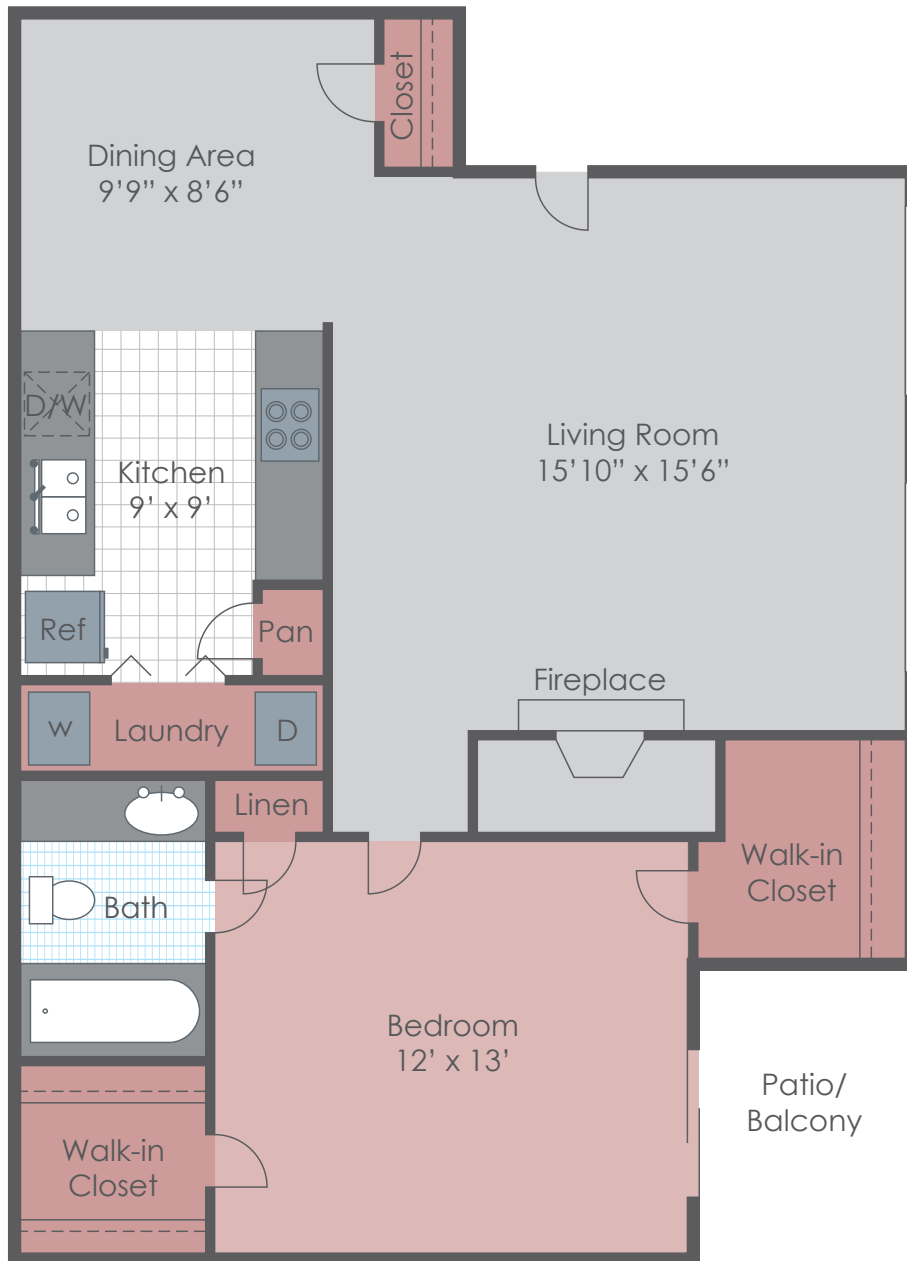

# STONEGATE

\*ALL FLOOR PLANS ARE APPROXIMATE AND MAY VARY IN SIZE

**1 BEDROOM | 1 BATH | 750 SQ.FT.**

4500 STONE GATE DR. | MEMPHIS, TN 38128 | 901-372-1933  
STONEGATEMEMPHIS.COM