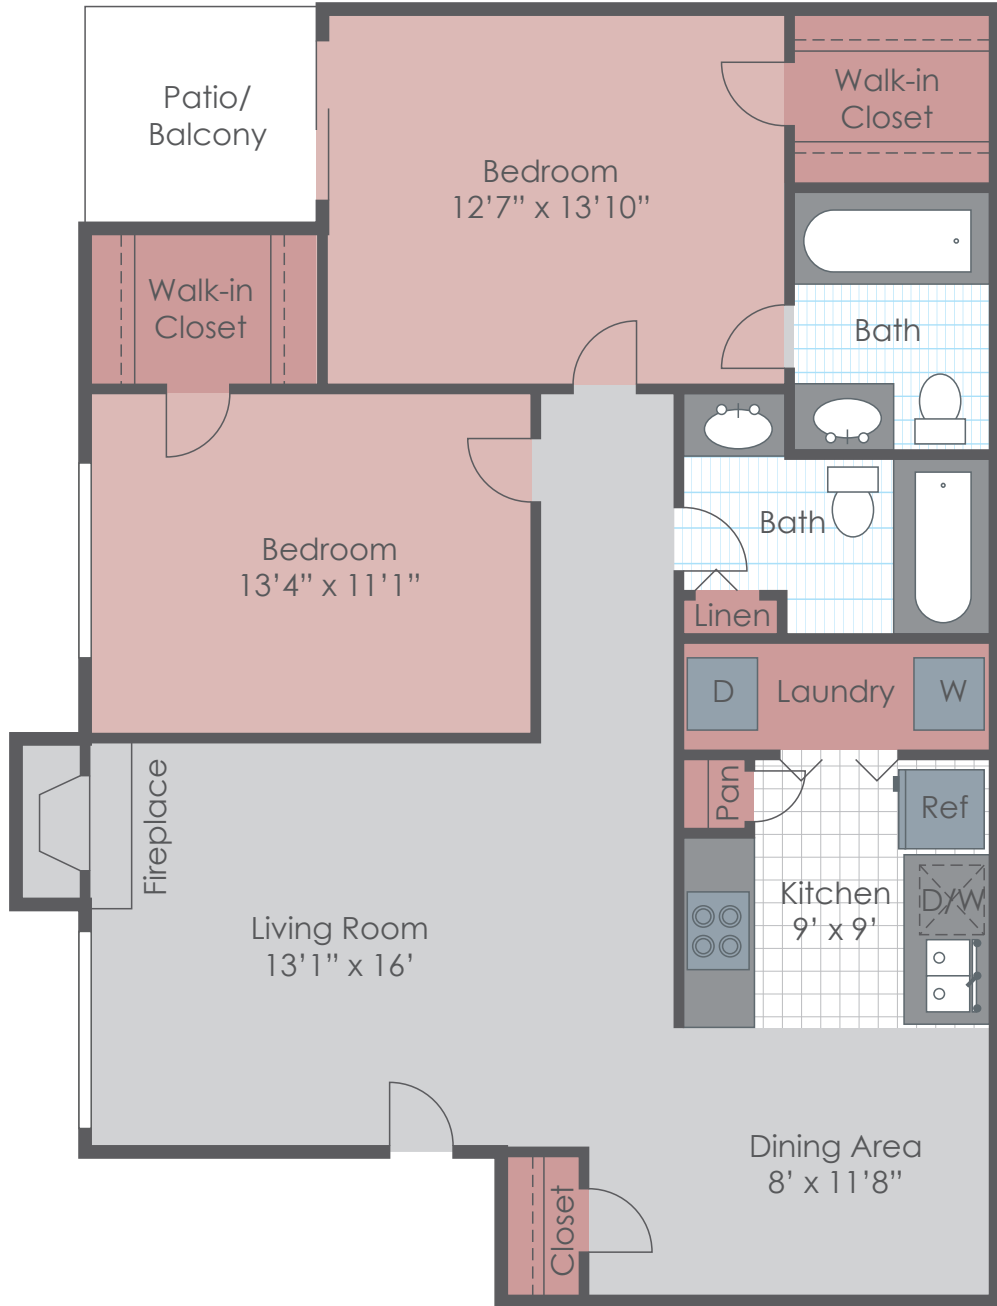

# STONEGATE

\*ALL FLOOR PLANS ARE APPROXIMATE AND MAY VARY IN SIZE

**2 BEDROOM | 2 BATH | 950 SQ.FT.**

4500 STONE GATE DR. | MEMPHIS, TN 38128 | 901-372-1933  
STONEGATEMEMPHIS.COM