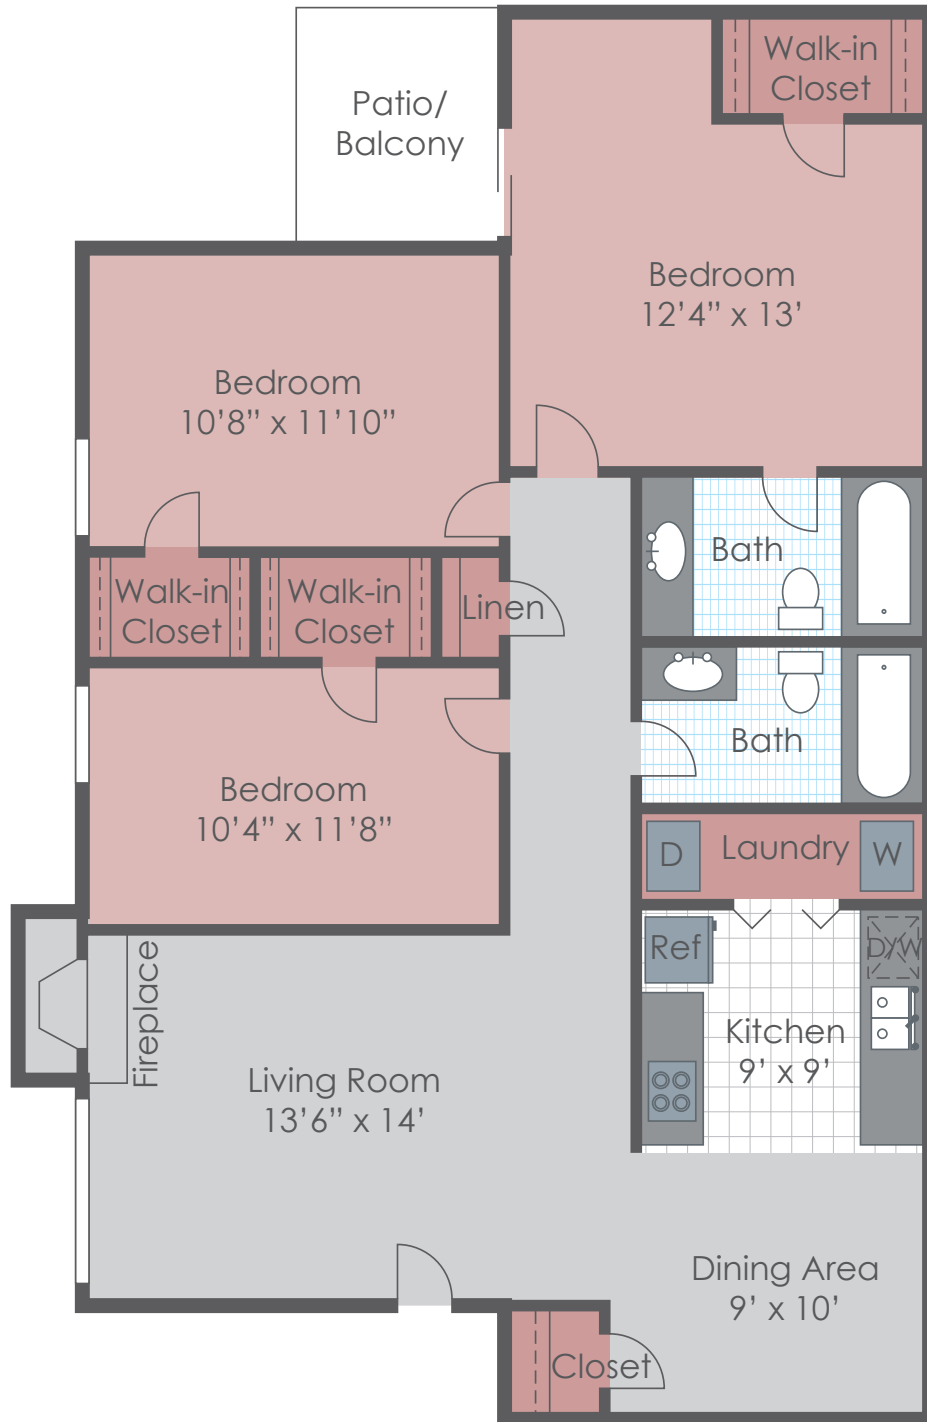

STONEGATE

*ALL FLOOR PLANS ARE APPROXIMATE AND MAY VARY IN SIZE

3 BEDROOM | 2 BATH | 1,030 SQ.FT.

4500 STONE GATE DR. | MEMPHIS, TN 38128 | 901-372-1933
STONEGATEMEMPHIS.COM