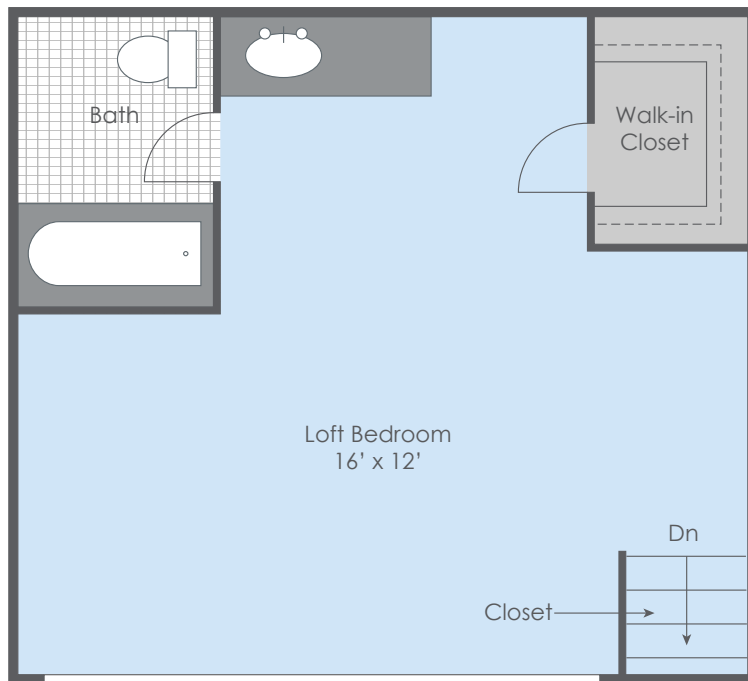

First Floor

Second Floor

*ALL FLOOR PLANS ARE APPROXIMATE AND MAY VARY IN SIZE

TOWNHOME | 1 BEDROOM | 1 BATH | 800 SQ.FT.

1667 IRISH HILL DR. | BILOXI, MS 39531 | 228-374-9830
WOODLANDTOWNSBILOXI.COM