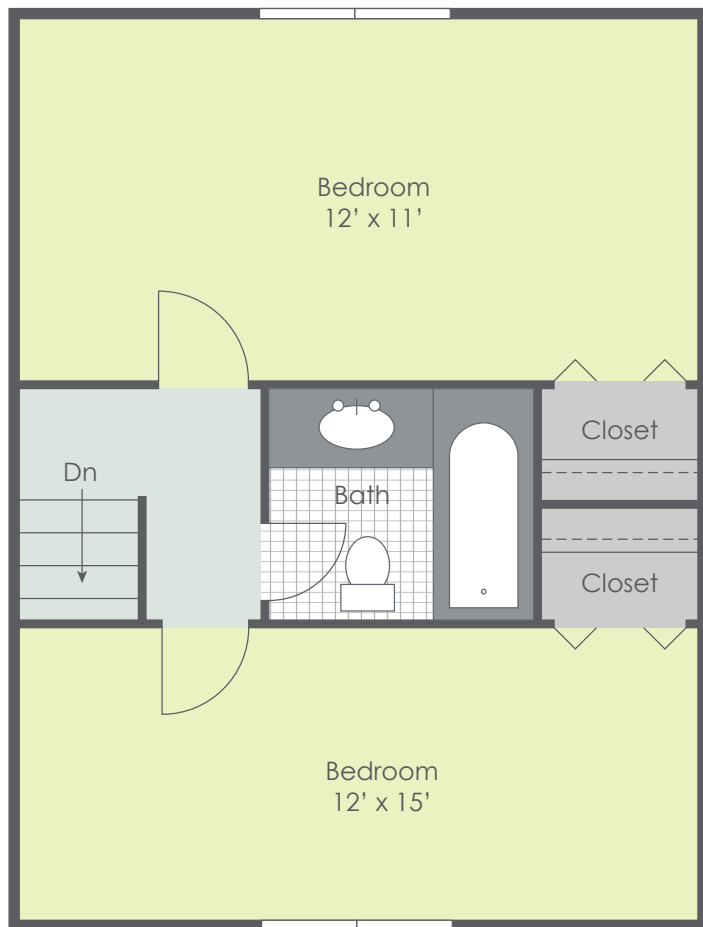

First Floor

Second Floor

\*ALL FLOOR PLANS ARE APPROXIMATE AND MAY VARY IN SIZE

TOWHHOME | 2 BEDROOM | 1.5 BATH | 1,072 SQ.FT.

1667 IRISH HILL DR. | BILOXI, MS 39531 | 228-374-9830  
WOODLANDTOWNSBILOXI.COM