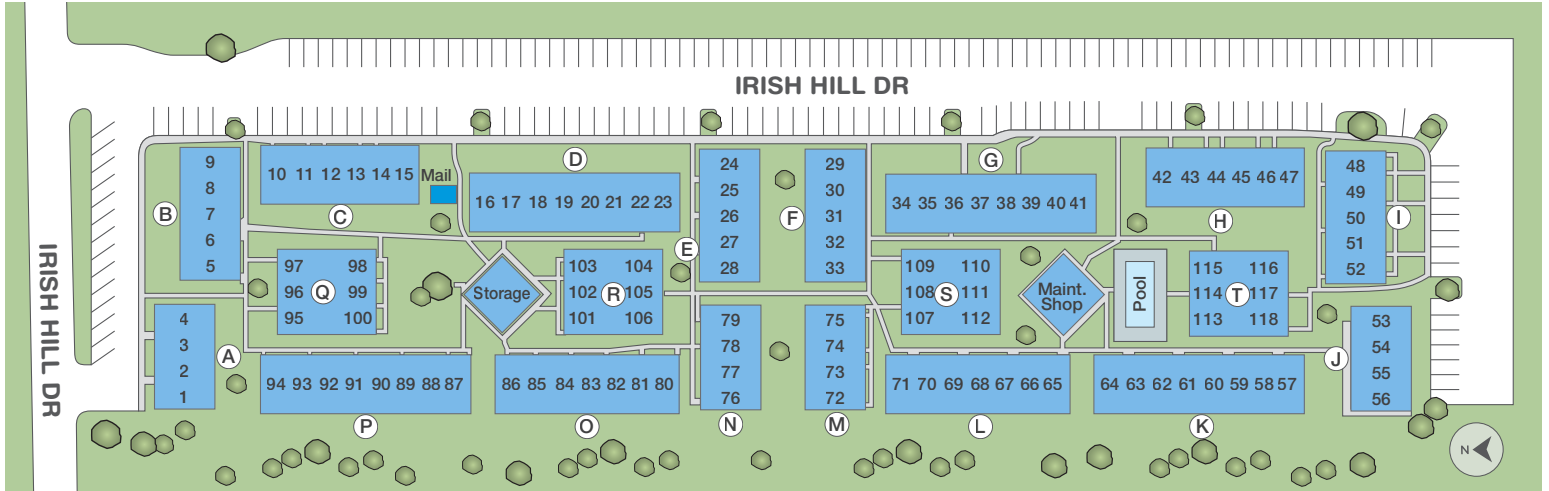

**WOODLAND TOWNS APTS** 1665 IRISH HILL DR. | BILOXI, MS 49531

**SOUTHWIND APTS** 1667 IRISH HILL DR. | BILOXI, MS 49531

**SITE PLANS**

1667 IRISH HILL DR. | BILOXI, MS 39531 | 228-374-9830  
WOODLANDTOWNSBILOXI.COM