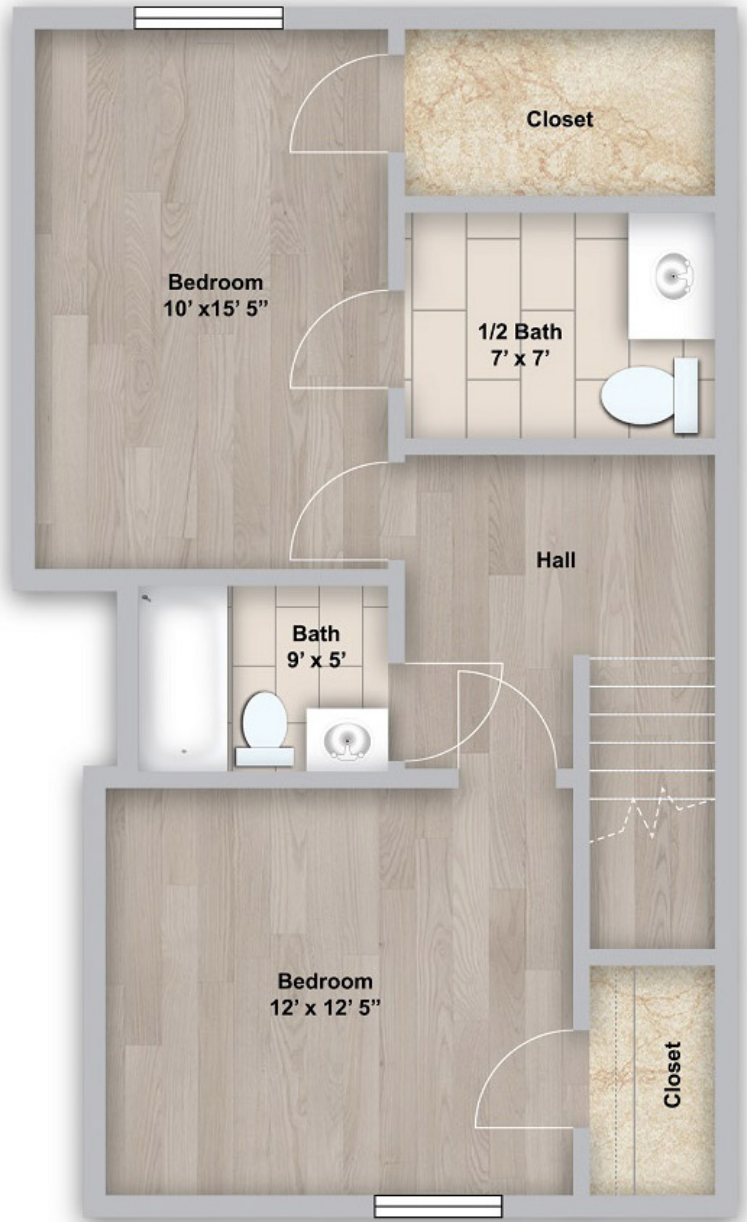

Upstairs

*ALL FLOOR PLANS ARE APPROXIMATE AND MAY VARY IN SIZE

TOWNHOME | 2 BEDROOM | 1.5 BATH | 1,100 SQ.FT.

301 TRI CITY BEACH RD. | BAYTOWN, TX 77520 | 281-427-8656
WWW.FORESTVIEWBT.COM