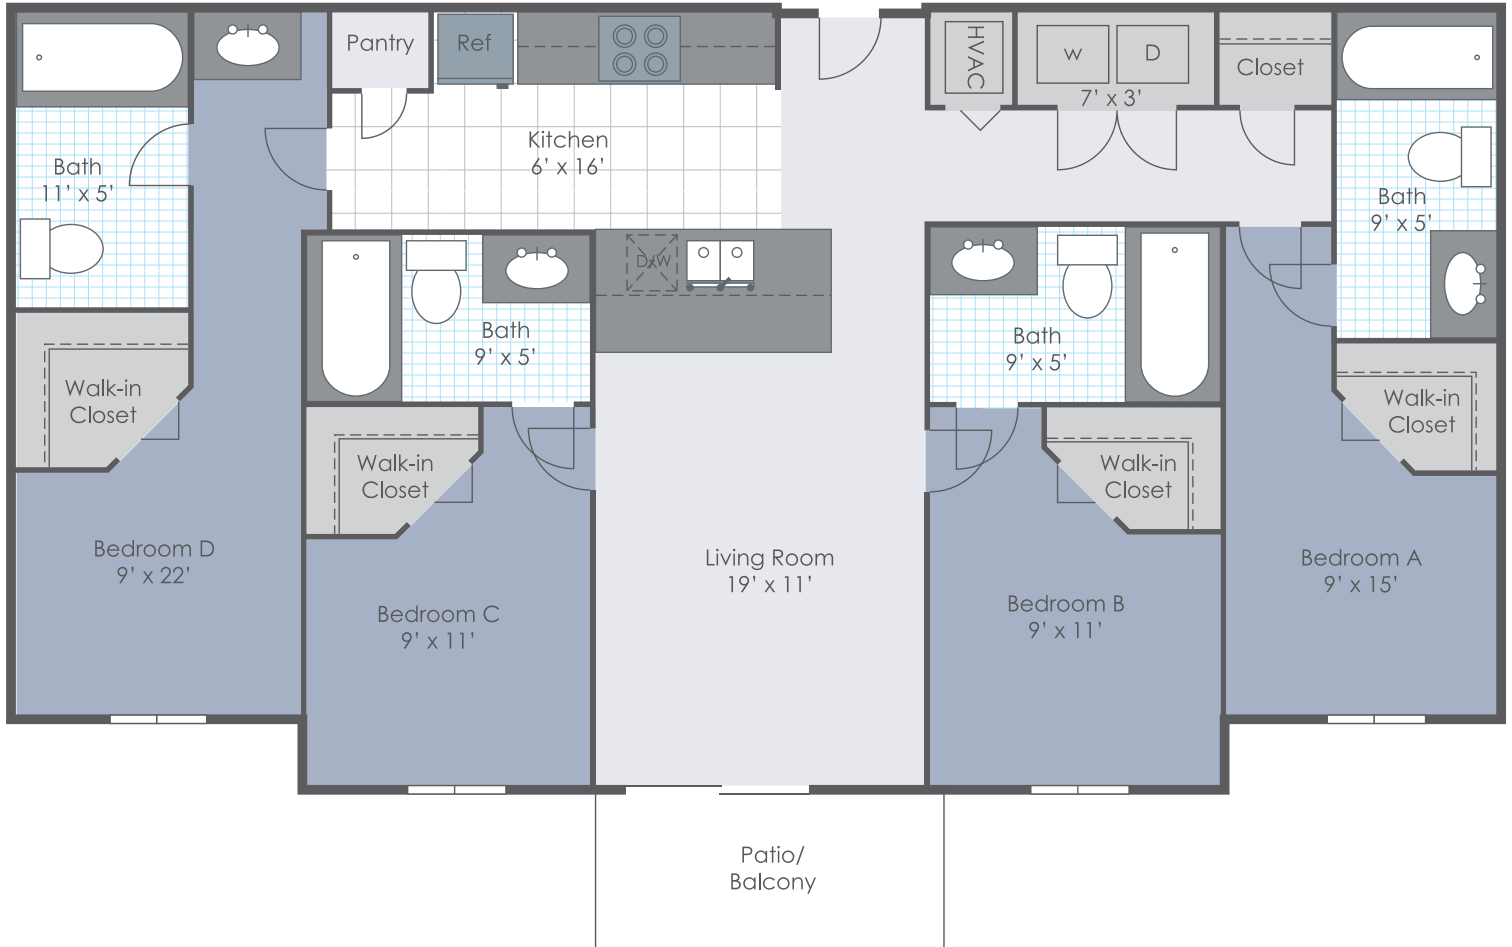

Vista Place

Student Apartments

*ALL FLOOR PLANS ARE APPROXIMATE AND MAY VARY IN SIZE

4 BEDROOM | 4 BATH | 207 SQ.FT.

821 E. O STREET | RUSSELVILLE, AR 72801 | 479-967-2977
VISTAPLACEAPTS.COM