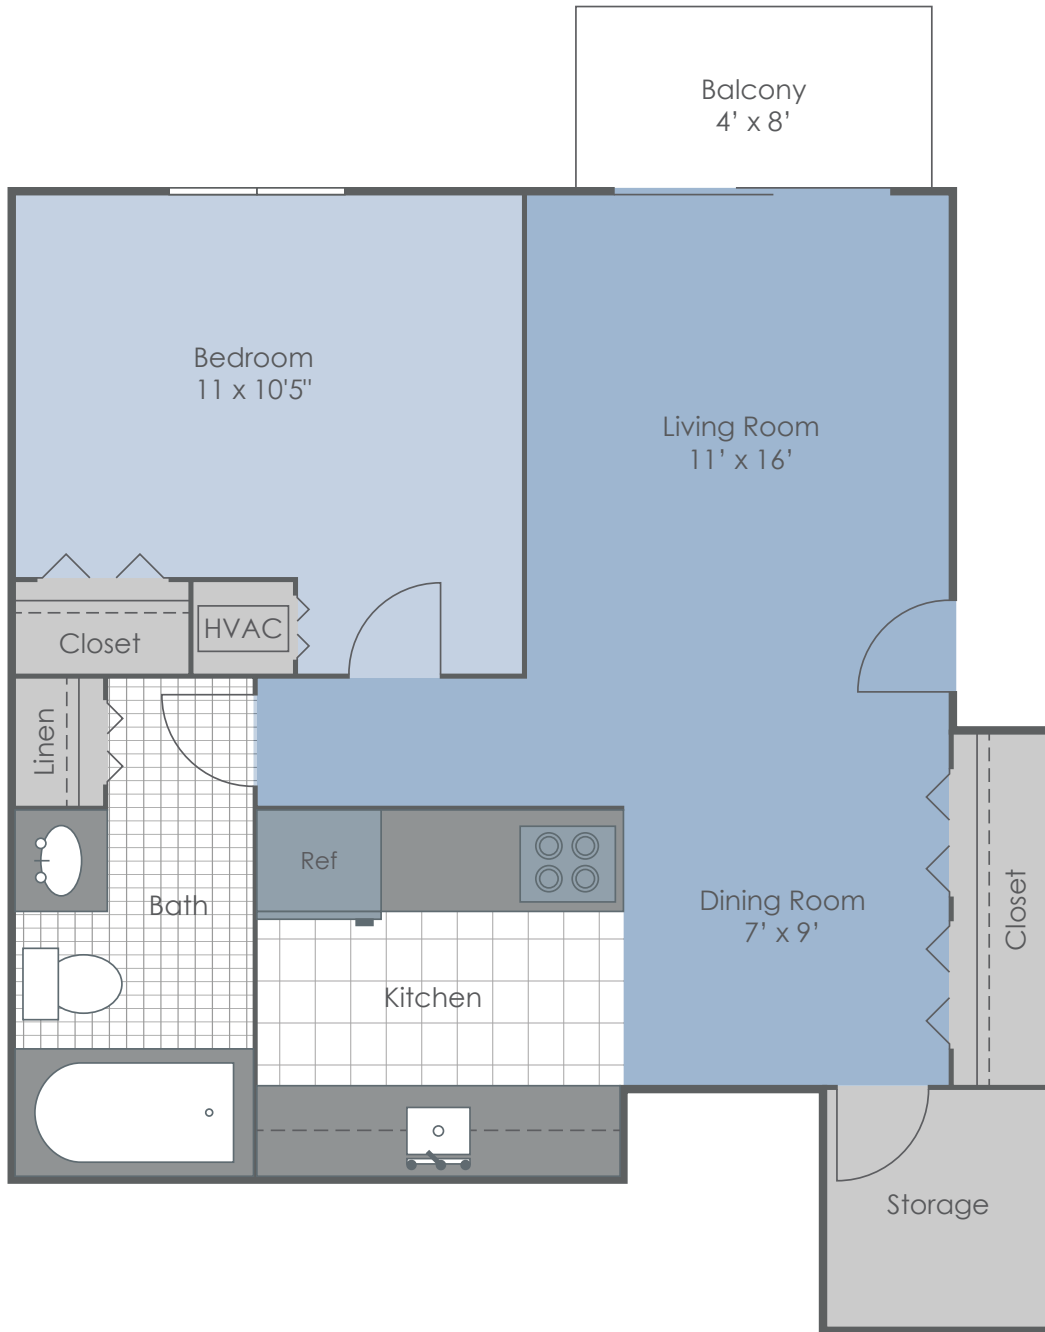

BRIGHTON COVE

APARTMENTS

*ALL FLOOR PLANS ARE APPROXIMATE AND MAY VARY IN SIZE

1 BEDROOM | 1 BATH | 600 SQ.FT.

8699 MEADOWBROOK DR. | BRIGHTON, MI 48116 | 810-229-8277
BRIGHTONCOVEAPTS.COM