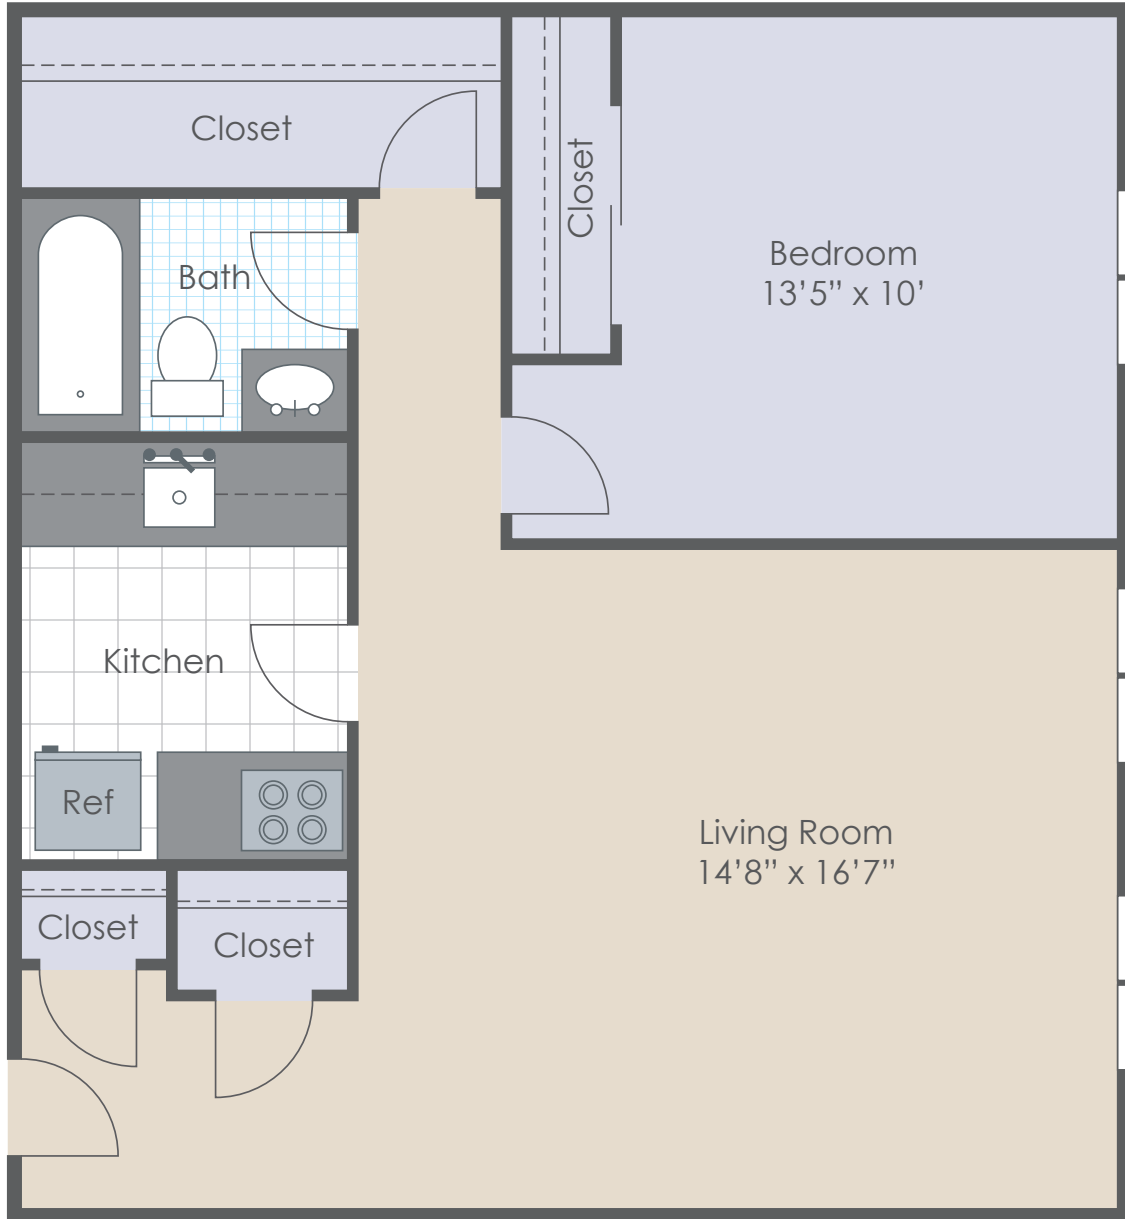

GALLOWAY VILLAGE
APARTMENTS

*ALL FLOOR PLANS ARE APPROXIMATE AND MAY VARY IN SIZE

1 BEDROOM | 1 BATH | 465 TO 550 SQ.FT.

99 N. MURRAY HILL RD. | COLUMBUS, OH 43228 | 614-878-8044
GALLOWAYVILLAGEAPTS.COM