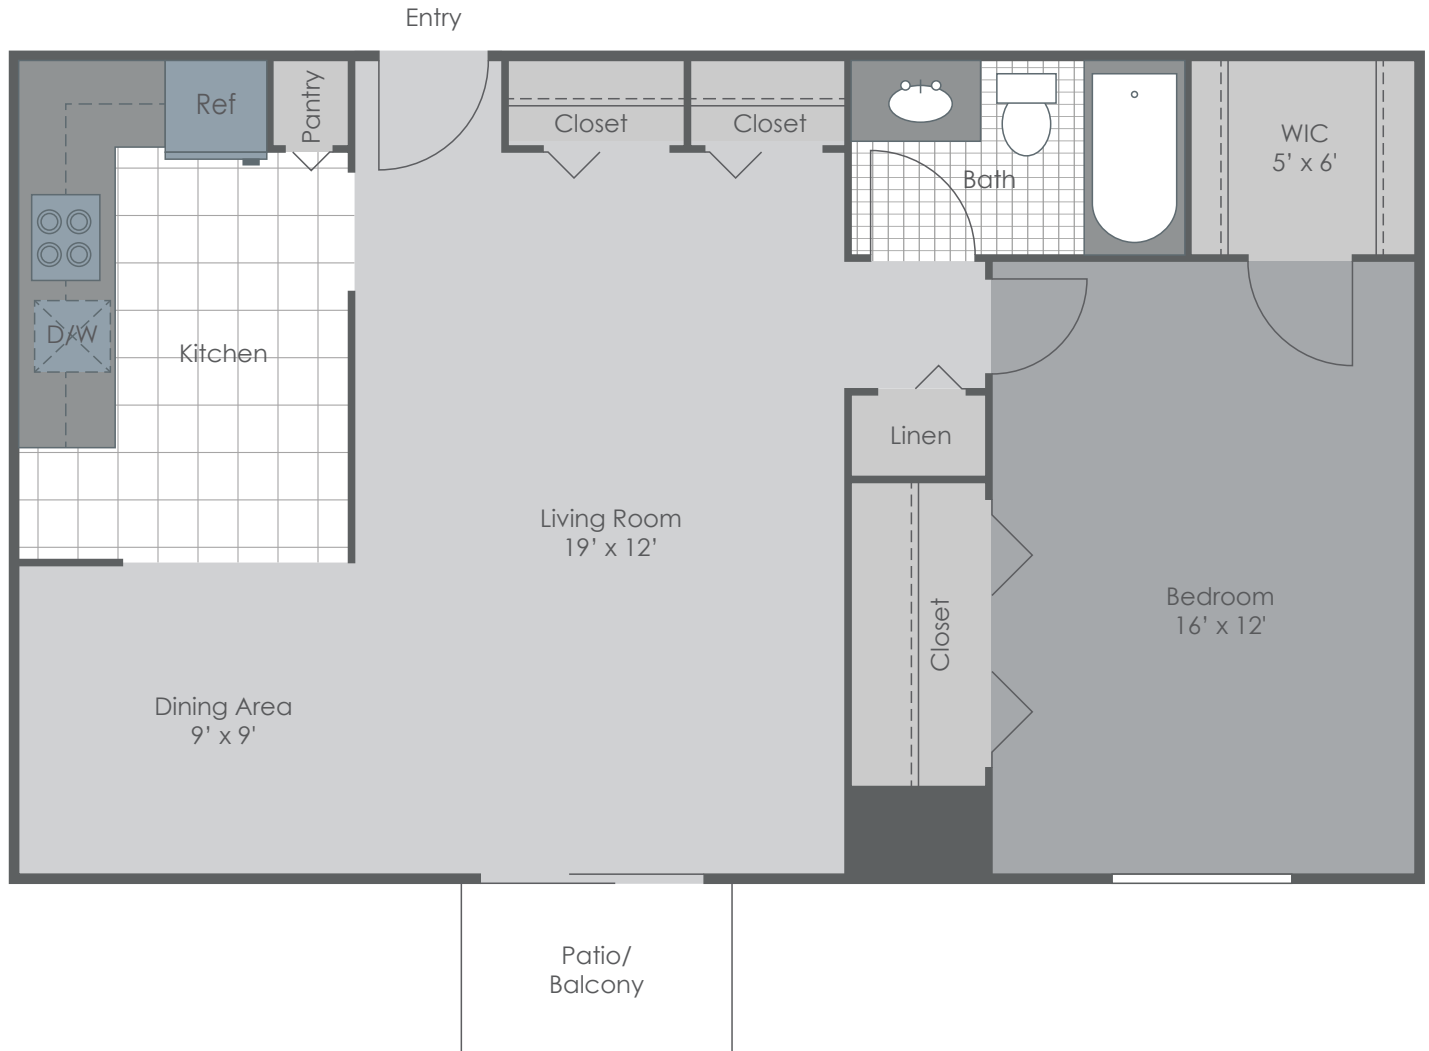

CHATSFORD MANOR

APARTMENTS

*ALL FLOOR PLANS ARE APPROXIMATE AND MAY VARY IN SIZE

1 BEDROOM | 1 BATH | 815-830 SQ.FT.

28851 LAHSER RD. #106 | SOUTHFIELD, MI 48034 | 248-354-3295
CHATSFORDMANORAPARTMENTS.COM