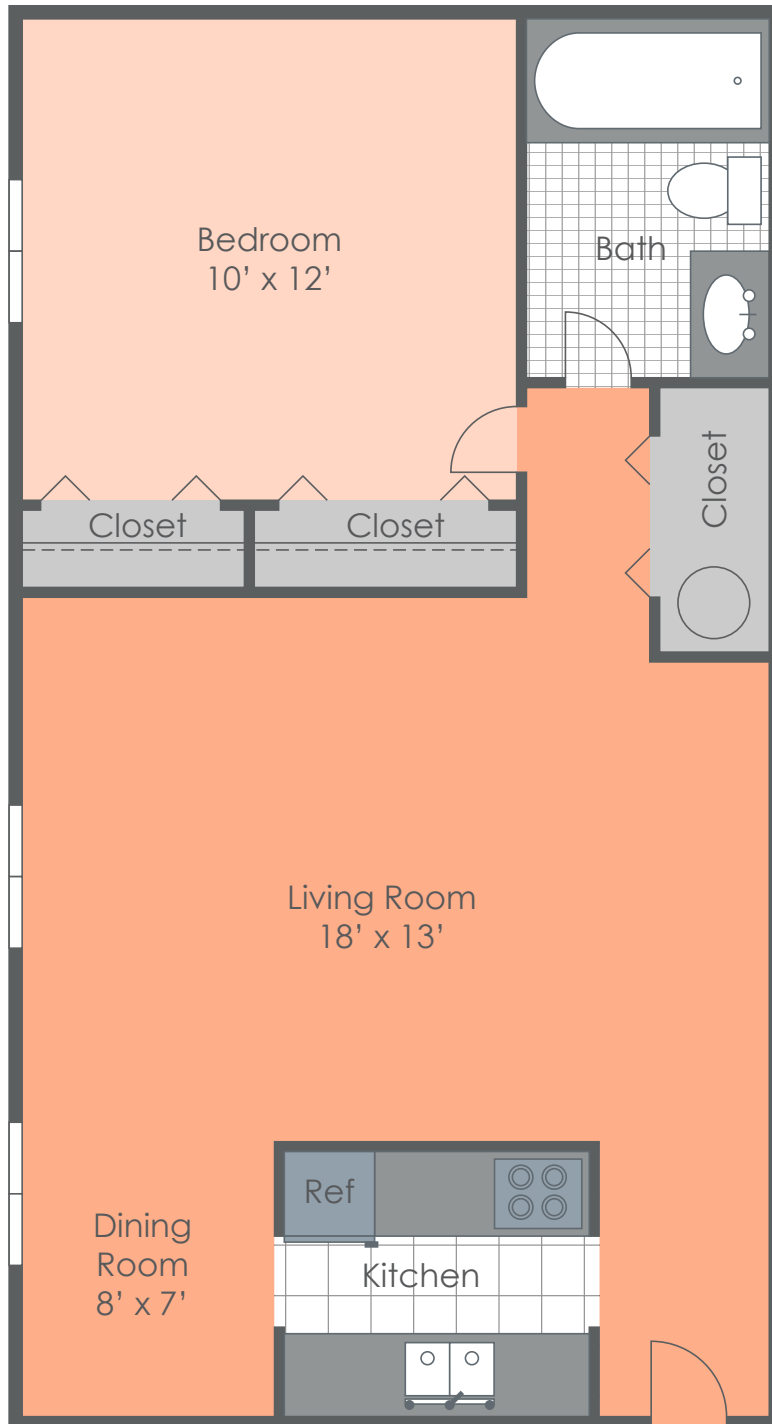

WINCHESTER VILLAGE APARTMENTS

*ALL FLOOR PLANS ARE APPROXIMATE AND MAY VARY IN SIZE

THE LEXINGTON | 1 BEDROOM | 1 BATH | 740 SQ.FT.

8020 MADISON AVE. | INDIANAPOLIS, IN 46227 | 317-885-8110
WINCHESTERVILLAGEAPARTMENTS.COM