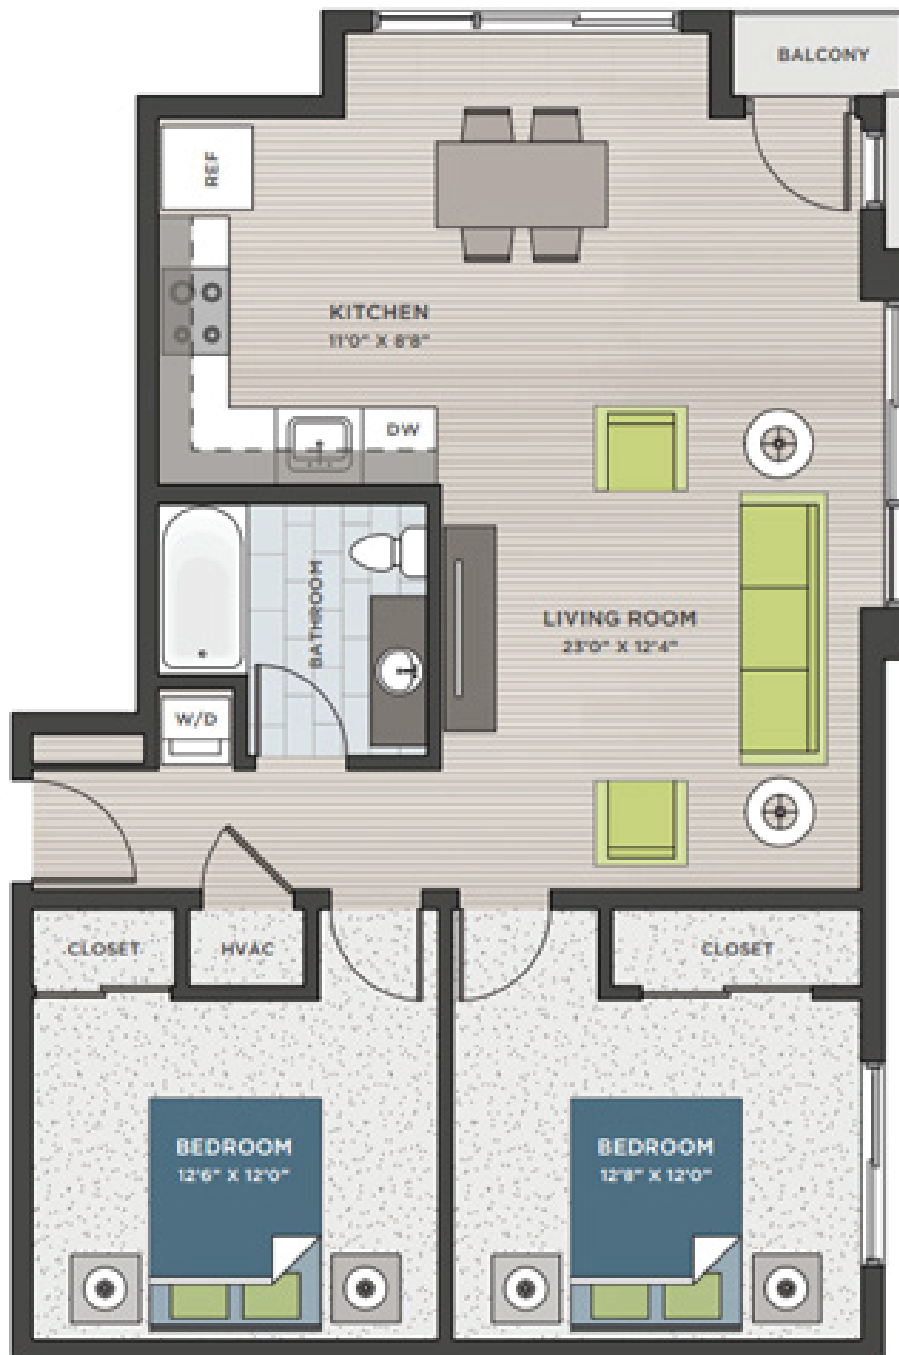

DuCHARME PLACE

*ALL FLOOR PLANS ARE APPROXIMATE AND MAY VARY IN SIZE

2 BEDROOM-C1 | 1 BATH | 897 SQ.FT.

1544 E. LAFAYETTE ST. | DETROIT, MI 48207 | 313-264-6600
DUCHARMEPLACE.COM