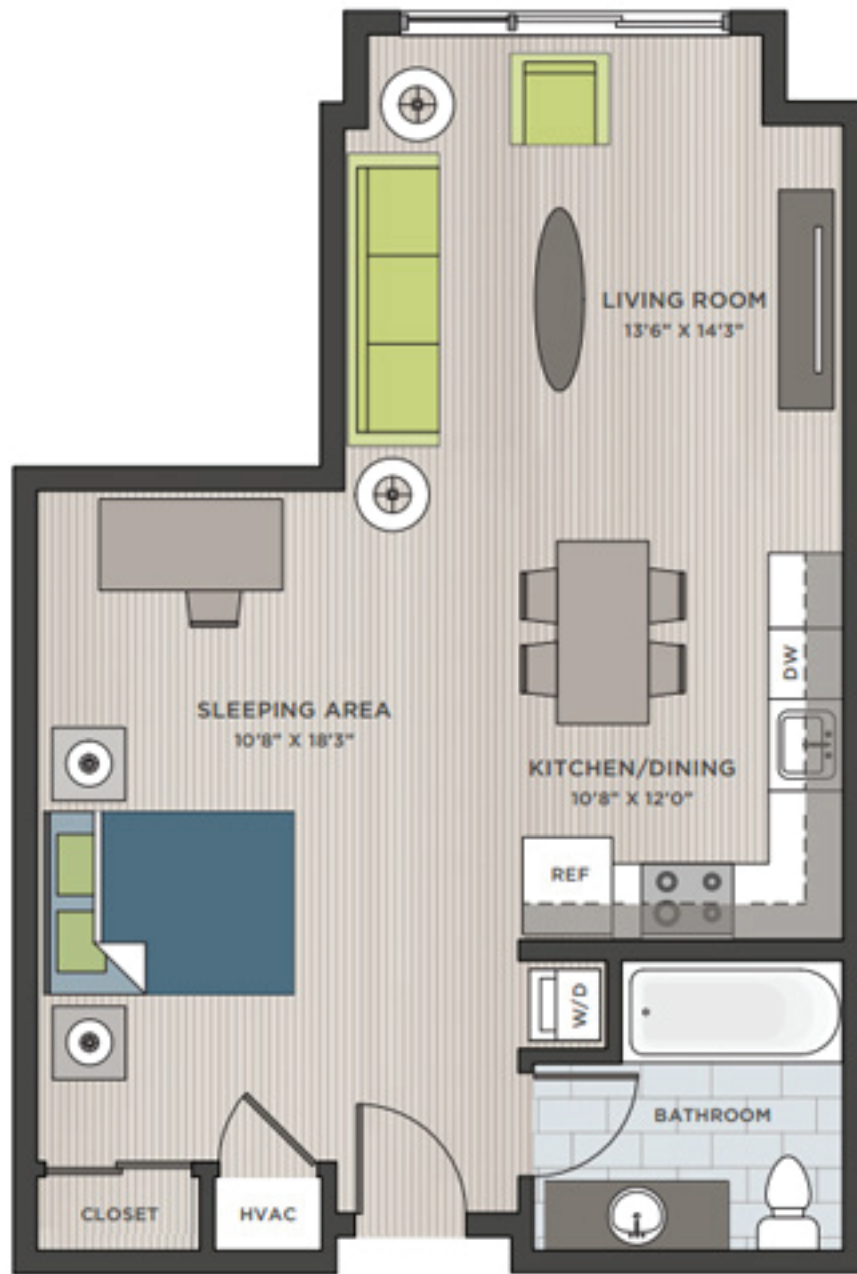

DuCHARME PLACE

*ALL FLOOR PLANS ARE APPROXIMATE AND MAY VARY IN SIZE

STUDIO-A1 | 1 BATH | 640 SQ.FT.

1544 E. LAFAYETTE ST. | DETROIT, MI 48207 | 313-264-6600
DUCHARMEPLACE.COM