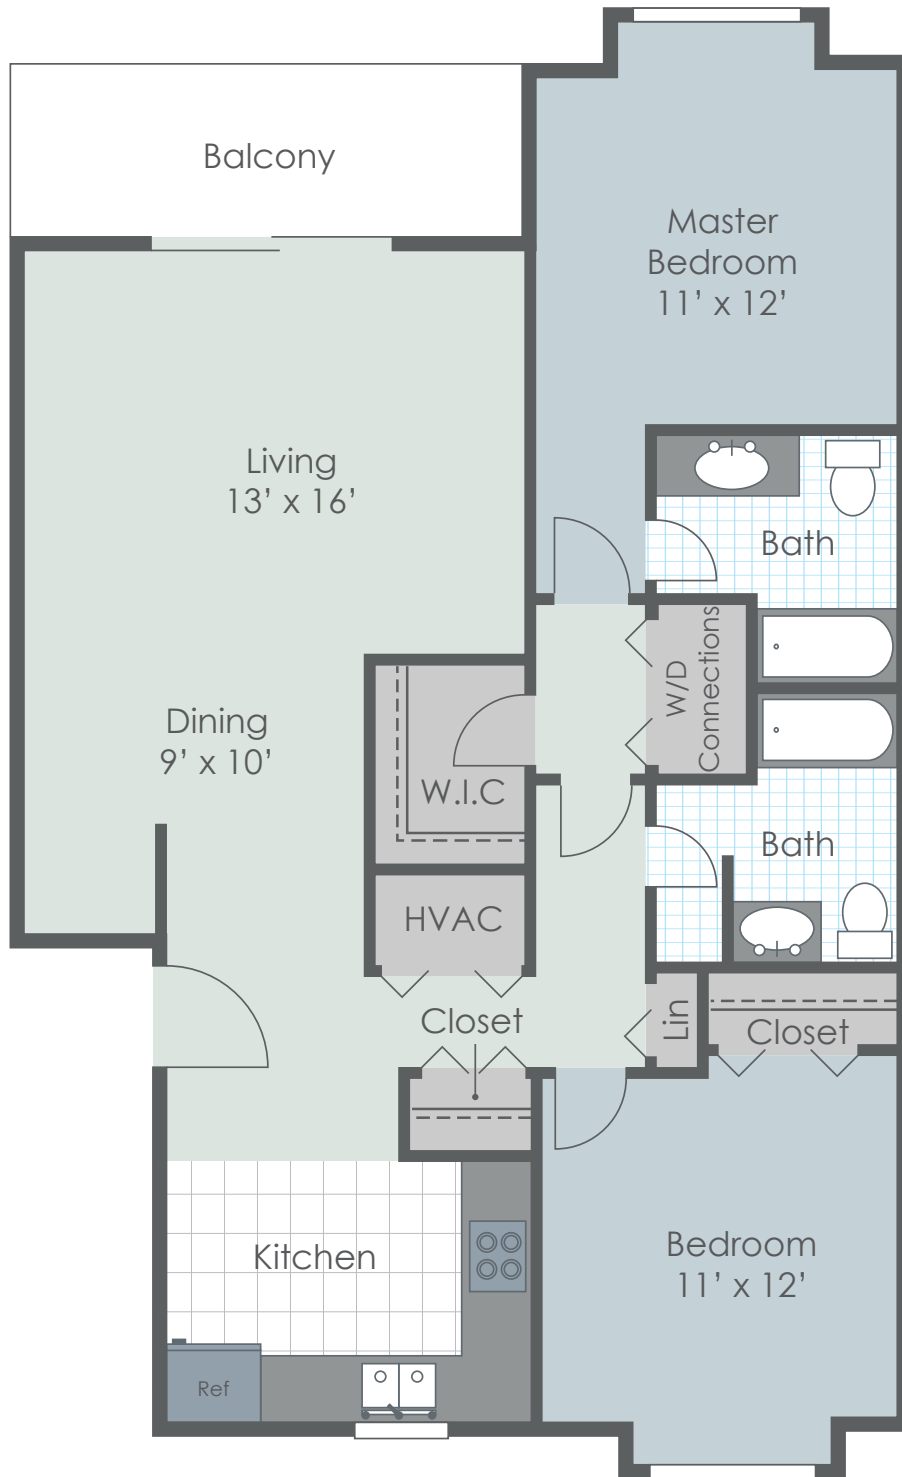

knoxville pointe

A P A R T M E N T S

*ALL FLOOR PLANS ARE APPROXIMATE AND MAY VARY IN SIZE

2 BEDROOM | 2 BATH | 1,102 SQ.FT.

1700 W HICKORY GROVE RD. | DUNLAP, IL 61525 | 309-243-2255
KNOXVILLEPOINTEAPTS.COM