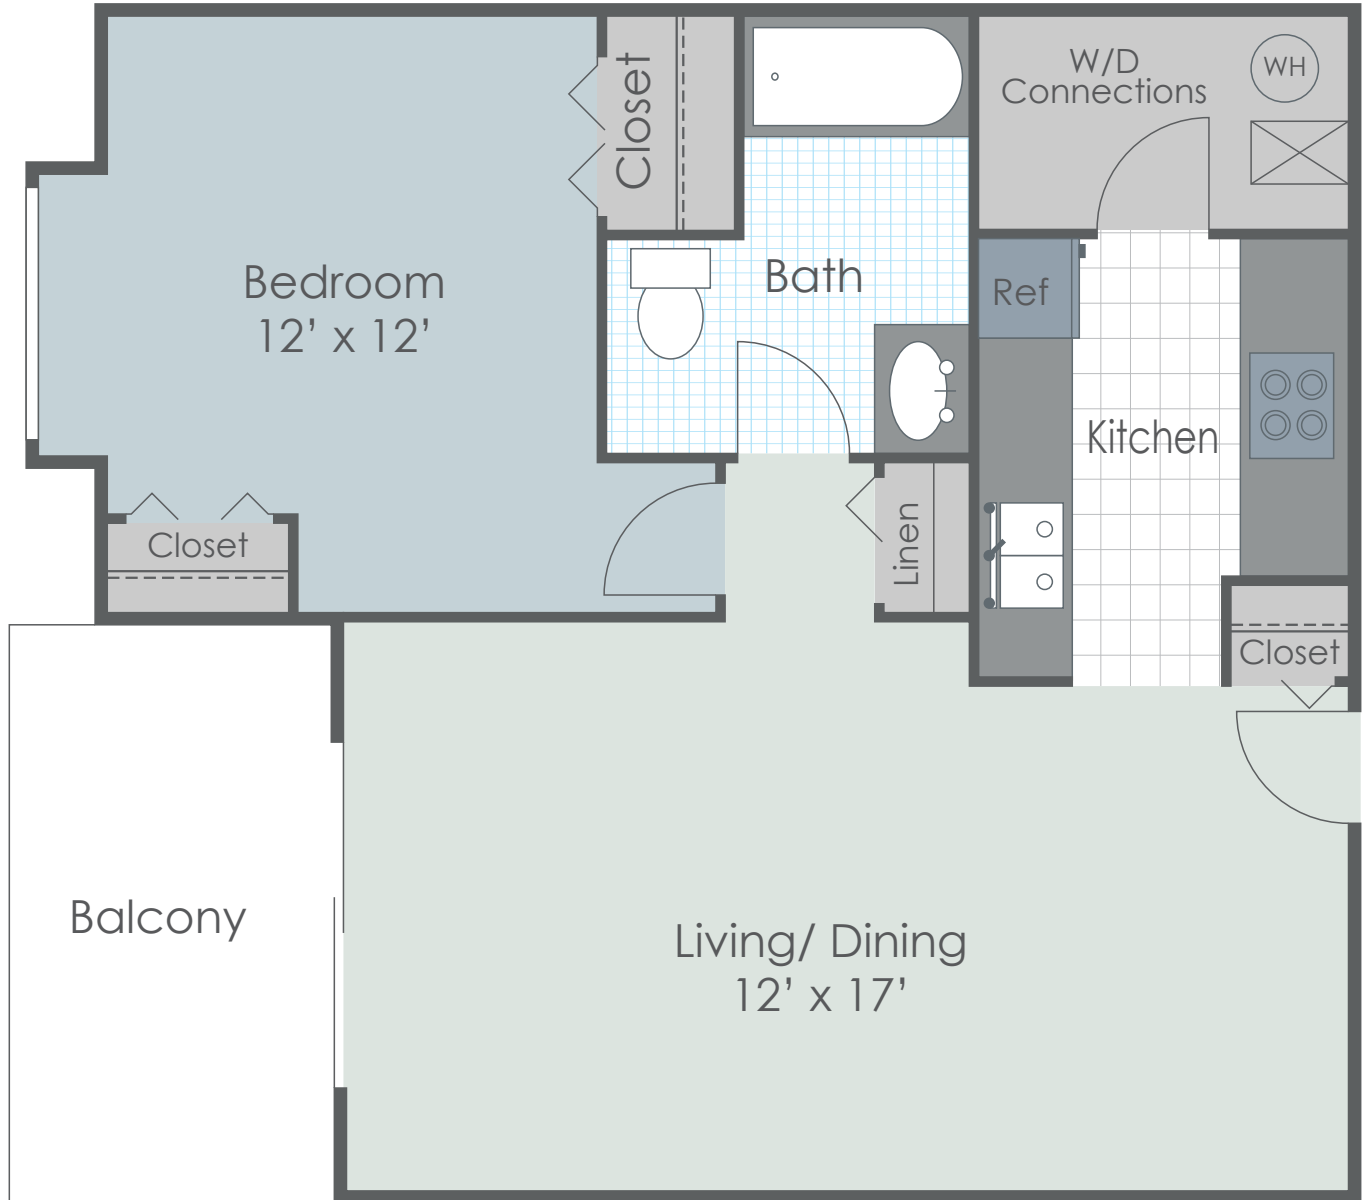

# knoxville pointe

A P A R T M E N T S

\*ALL FLOOR PLANS ARE APPROXIMATE AND MAY VARY IN SIZE

**1 BEDROOM | 1 BATH | 740 SQ.FT.**

1700 W HICKORY GROVE RD. | DUNLAP, IL 61525 | 309-243-2255  
KNOXVILLEPOINTEAPTS.COM