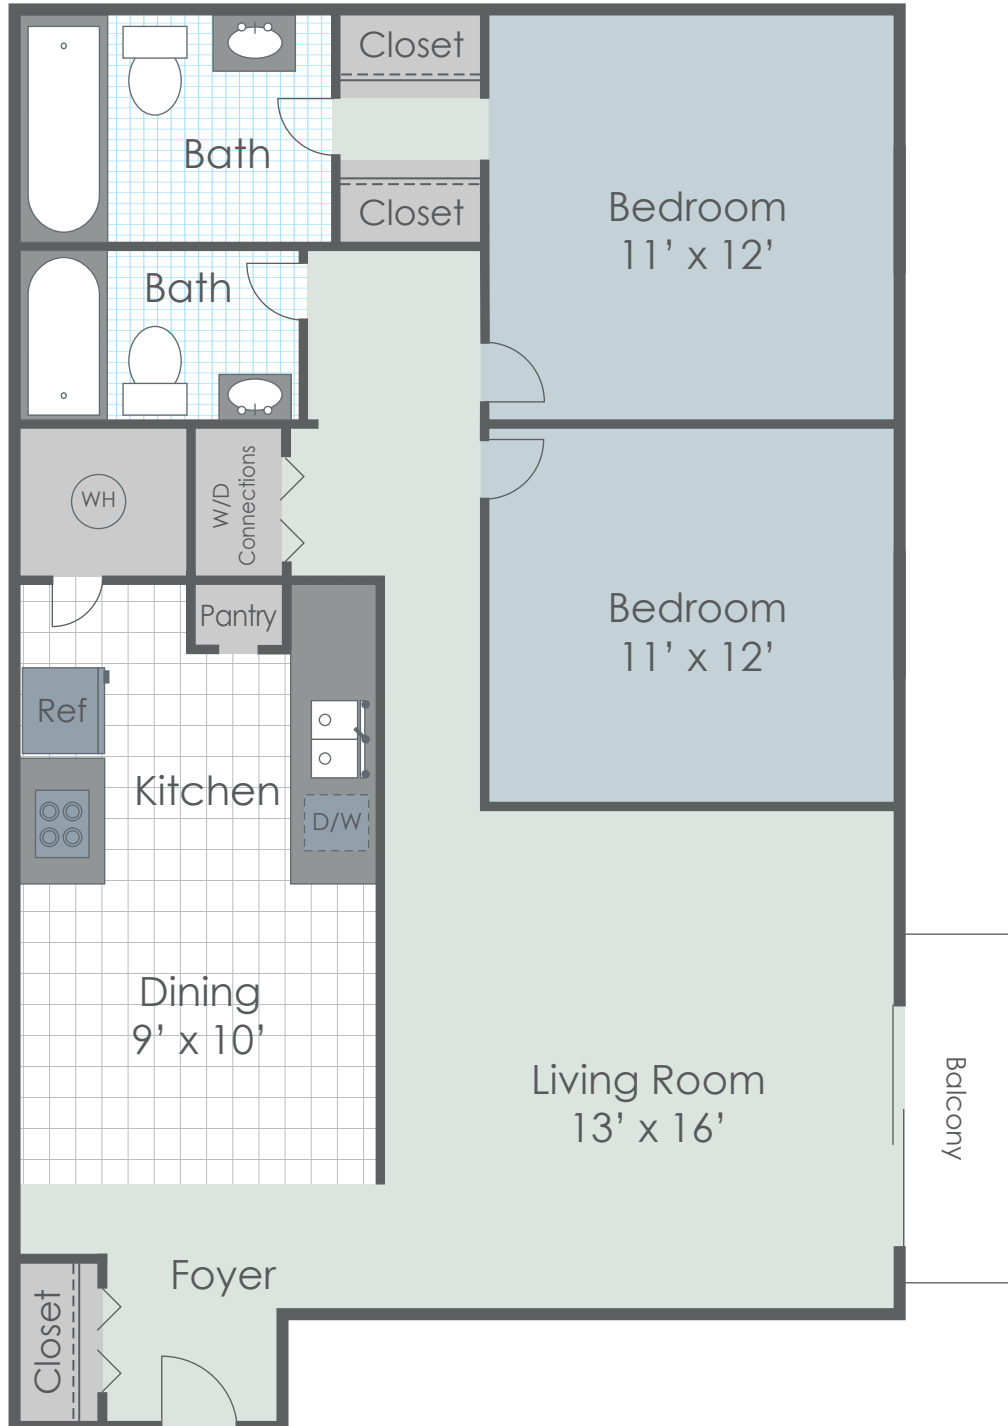

knoxville pointe

A P A R T M E N T S

*ALL FLOOR PLANS ARE APPROXIMATE AND MAY VARY IN SIZE

2 BEDROOM | 2 BATH | 1,136 SQ.FT.

1700 W HICKORY GROVE RD. | DUNLAP, IL 61525 | 309-243-2255
KNOXVILLEPOINTEAPTS.COM