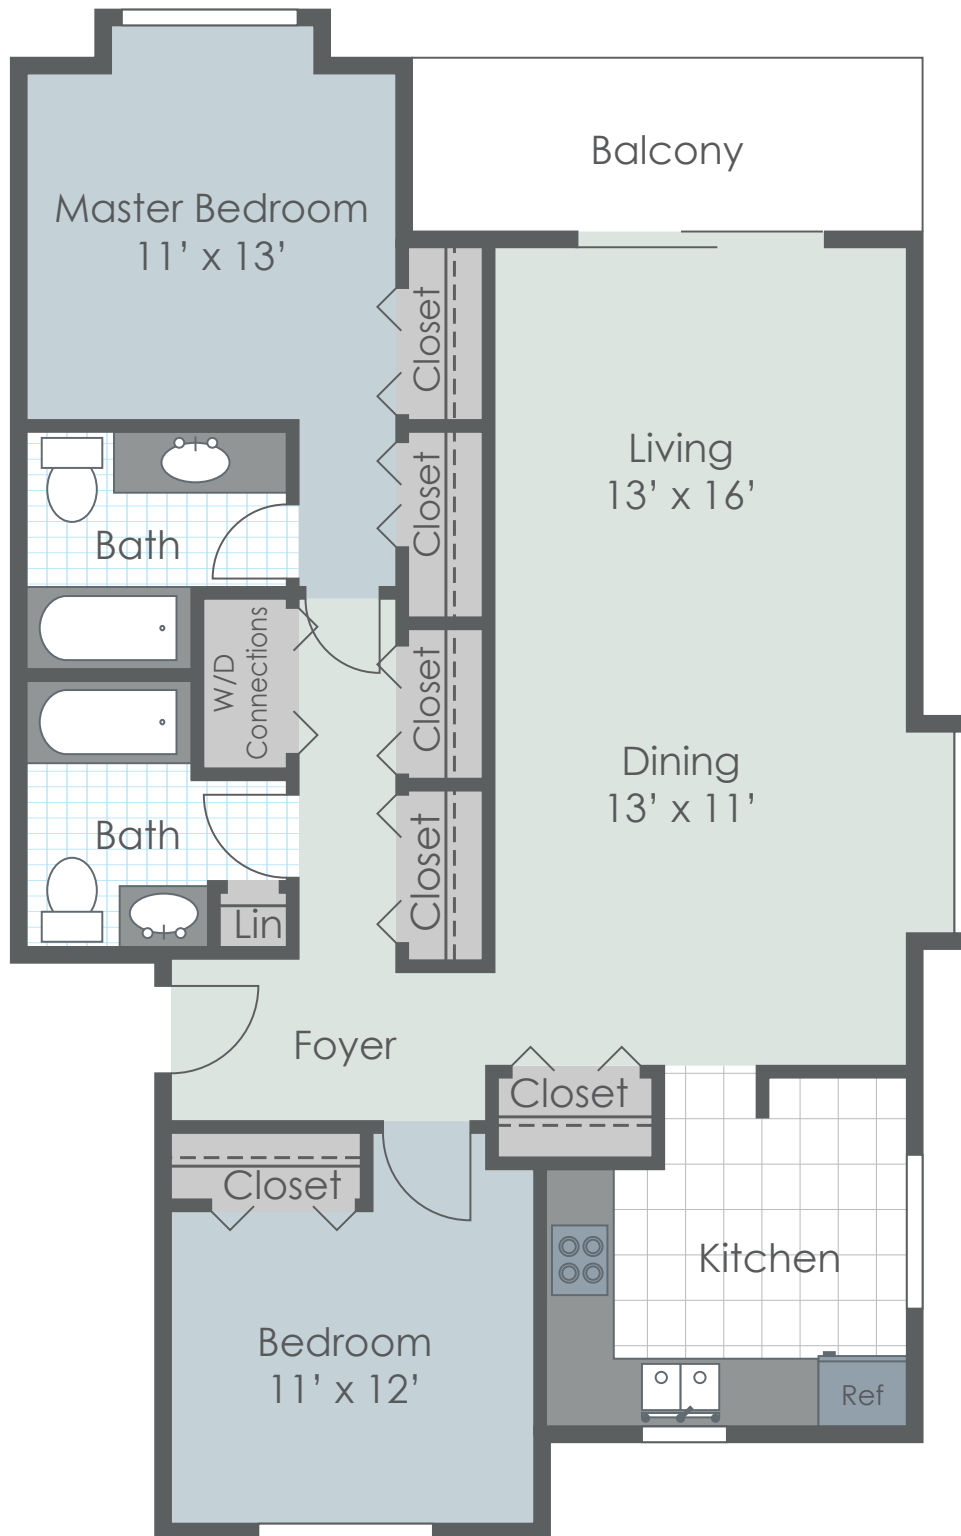

knoxville pointe

A P A R T M E N T S

*ALL FLOOR PLANS ARE APPROXIMATE AND MAY VARY IN SIZE

2 BEDROOM | 2 BATH | 1,163 SQ.FT.

1700 W HICKORY GROVE RD. | DUNLAP, IL 61525 | 309-243-2255
KNOXVILLEPOINTEAPTS.COM