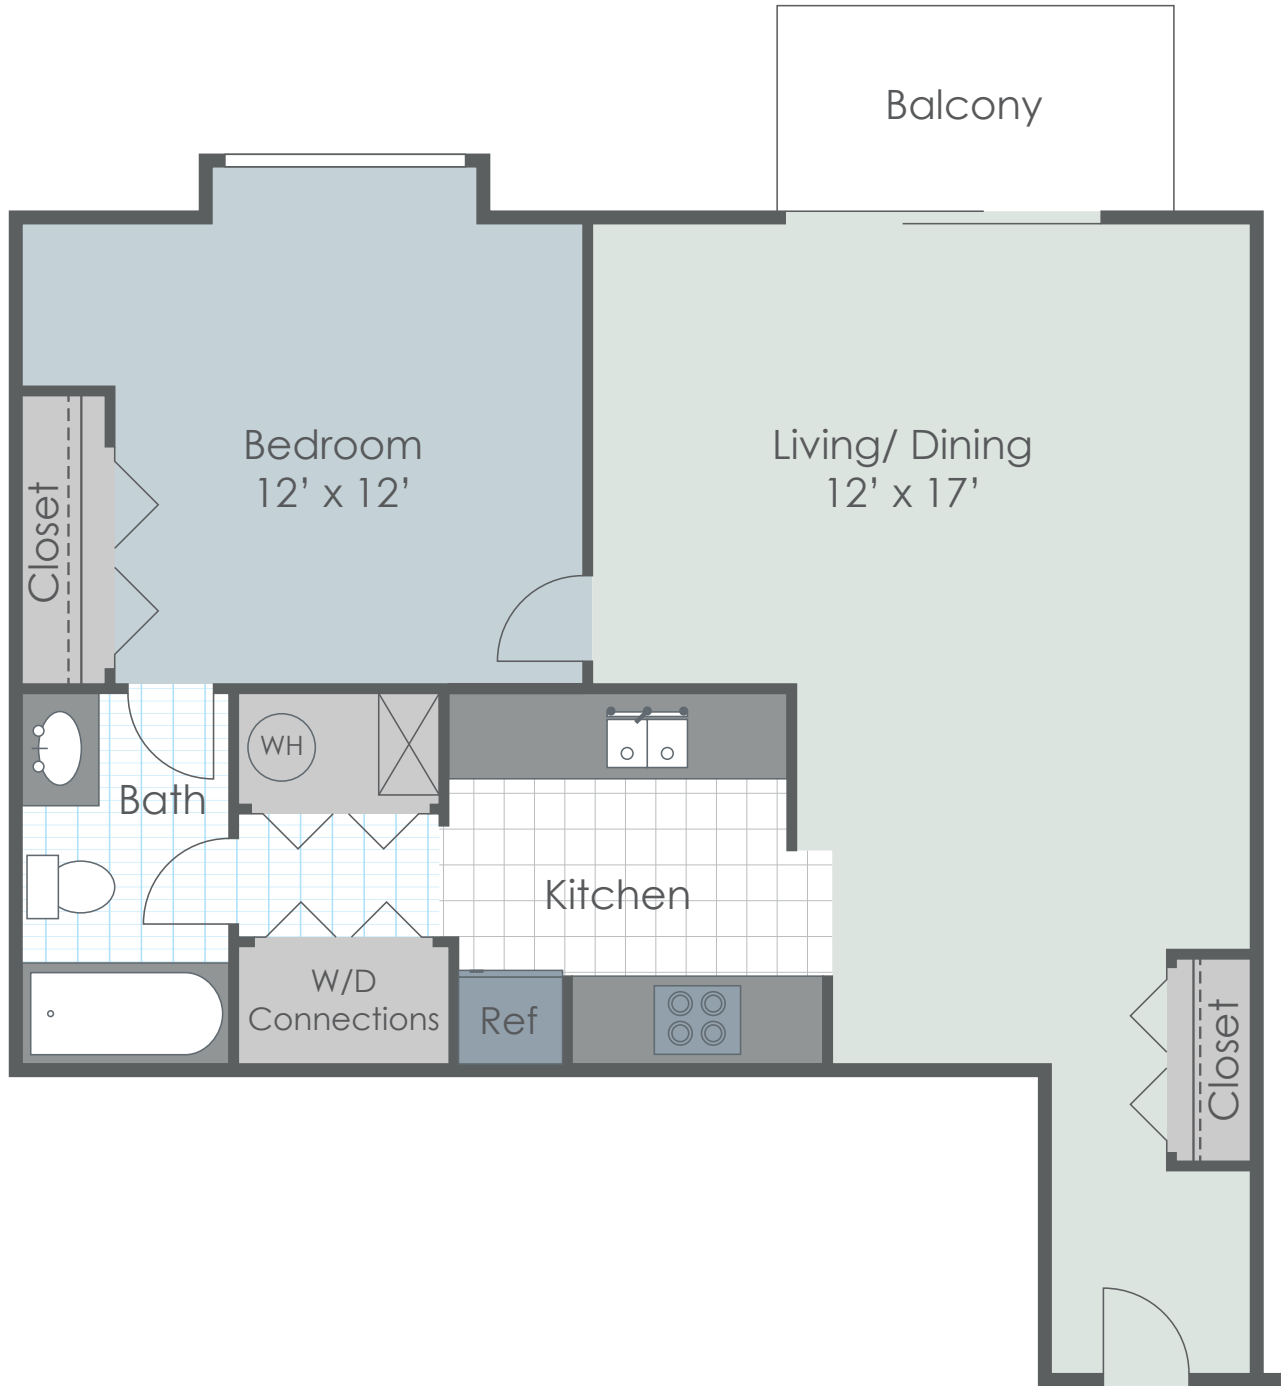

# knoxville pointe

A P A R T M E N T S

\*ALL FLOOR PLANS ARE APPROXIMATE AND MAY VARY IN SIZE

**1 BEDROOM | 1 BATH | 757 SQ.FT.**

1700 W HICKORY GROVE RD. | DUNLAP, IL 61525 | 309-243-2255  
KNOXVILLEPOINTEAPTS.COM