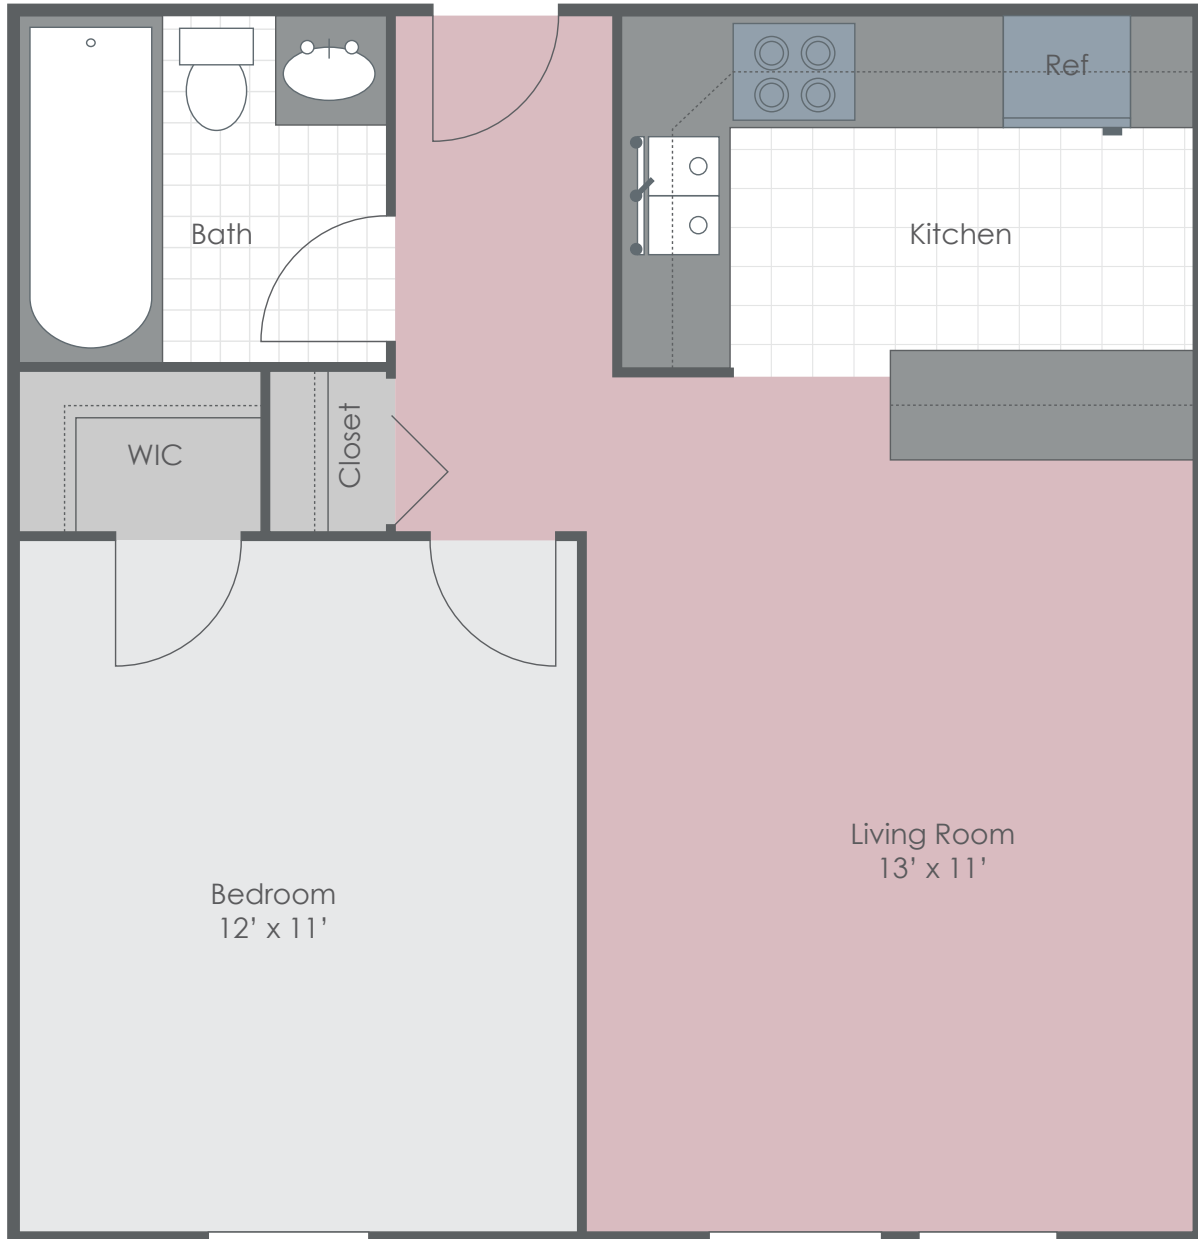

Olde Towne Apartments

*ALL FLOOR PLANS ARE APPROXIMATE AND MAY VARY IN SIZE

THE LIVINGSTON | 1 BEDROOM | 1 BATH | 580 SQ.FT.

748 N. BRUNS LANE | SPRINGFIELD, IL 62702 | 217-787-1730
OLDETOWNEAPTS.COM