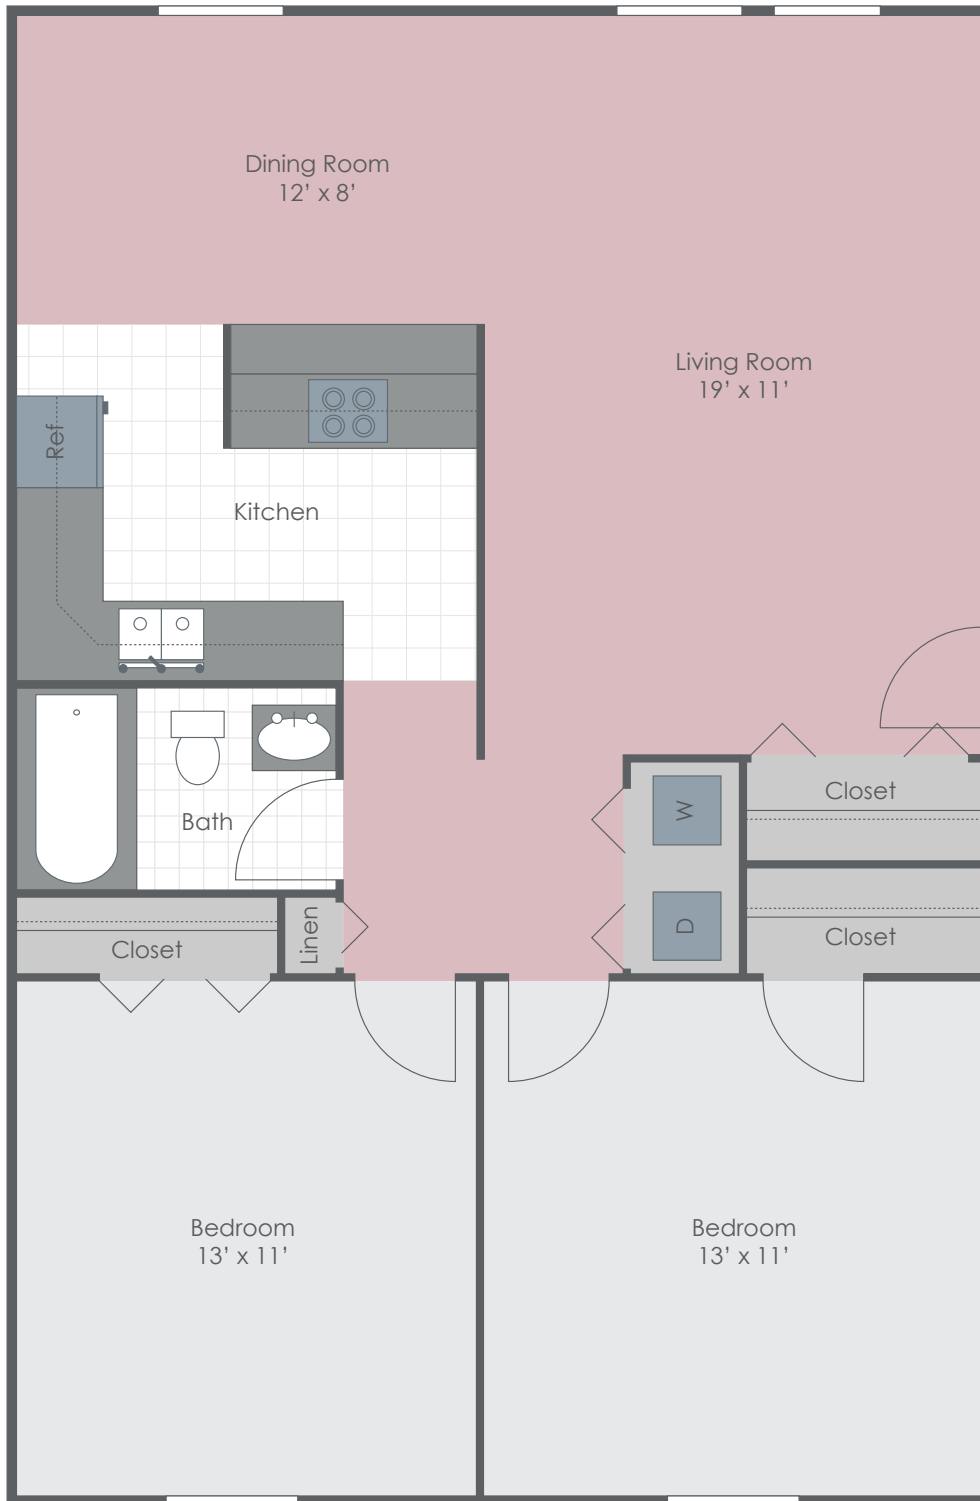

# Olde Towne Apartments

\*ALL FLOOR PLANS ARE APPROXIMATE AND MAY VARY IN SIZE

**THE BERKLEY | 2 BEDROOM | 1 BATH | 960 SQ.FT.**

748 N. BRUNS LANE | SPRINGFIELD, IL 62702 | 217-787-1730  
OLDETOWNEAPTS.COM