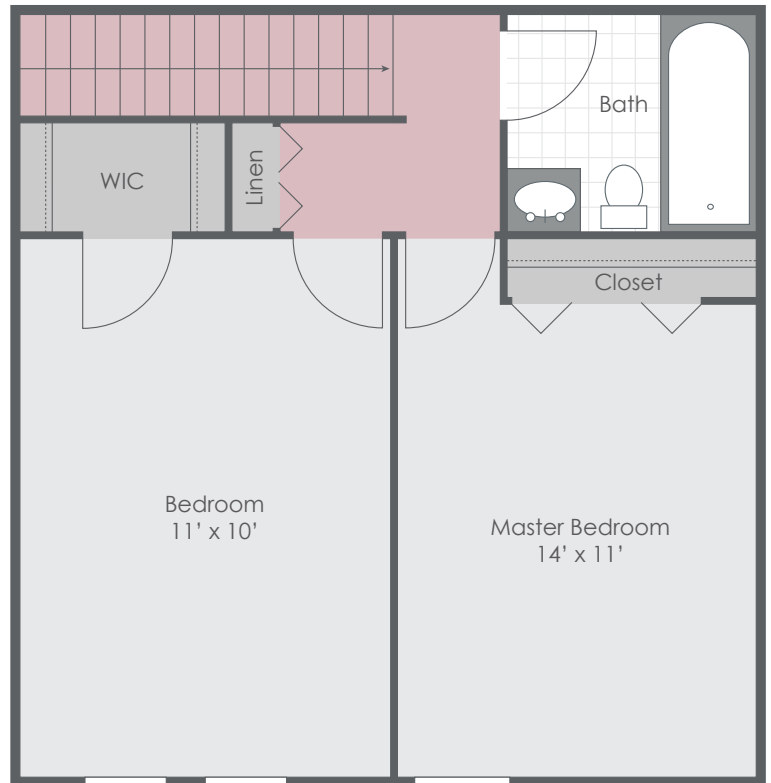

Olde Towne Apartments

FIRST FLOOR

SECOND FLOOR

*ALL FLOOR PLANS ARE APPROXIMATE AND MAY VARY IN SIZE

THE BIRMINGHAM | 2 BEDROOM | 1.5 BATH | 1,180 SQ.FT.

748 N. BRUNS LANE | SPRINGFIELD, IL 62702 | 217-787-1730
OLDTOWNEAPTS.COM