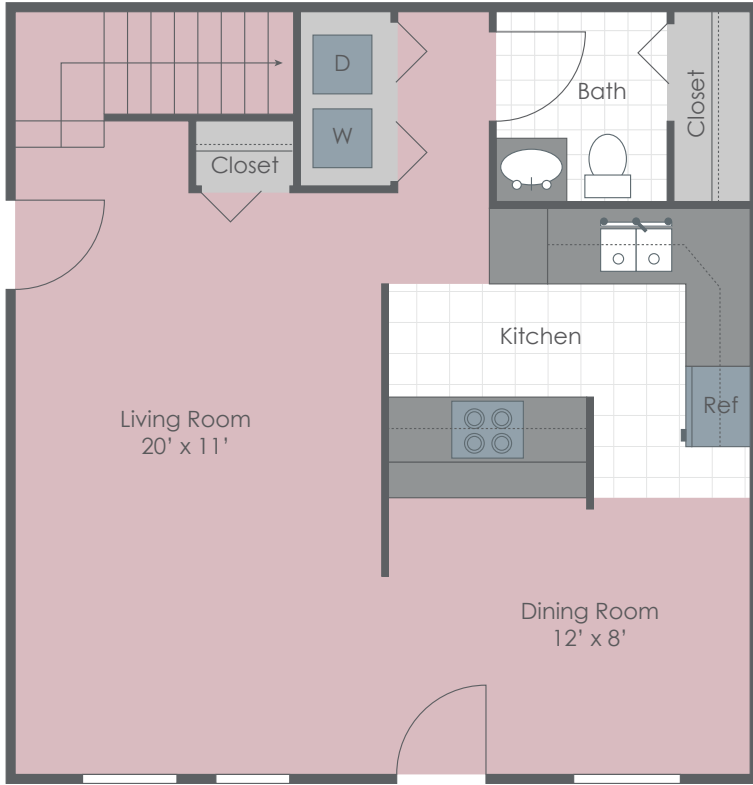

Olde Towne Apartments

FIRST FLOOR

SECOND FLOOR

*ALL FLOOR PLANS ARE APPROXIMATE AND MAY VARY IN SIZE

THE BIRMINGHAM | 2 BEDROOM | 1.5 BATH | 1,180 SQ.FT.

748 N. BRUNS LANE | SPRINGFIELD, IL 62702 | 217-787-1730
OLDTOWNEAPTS.COM