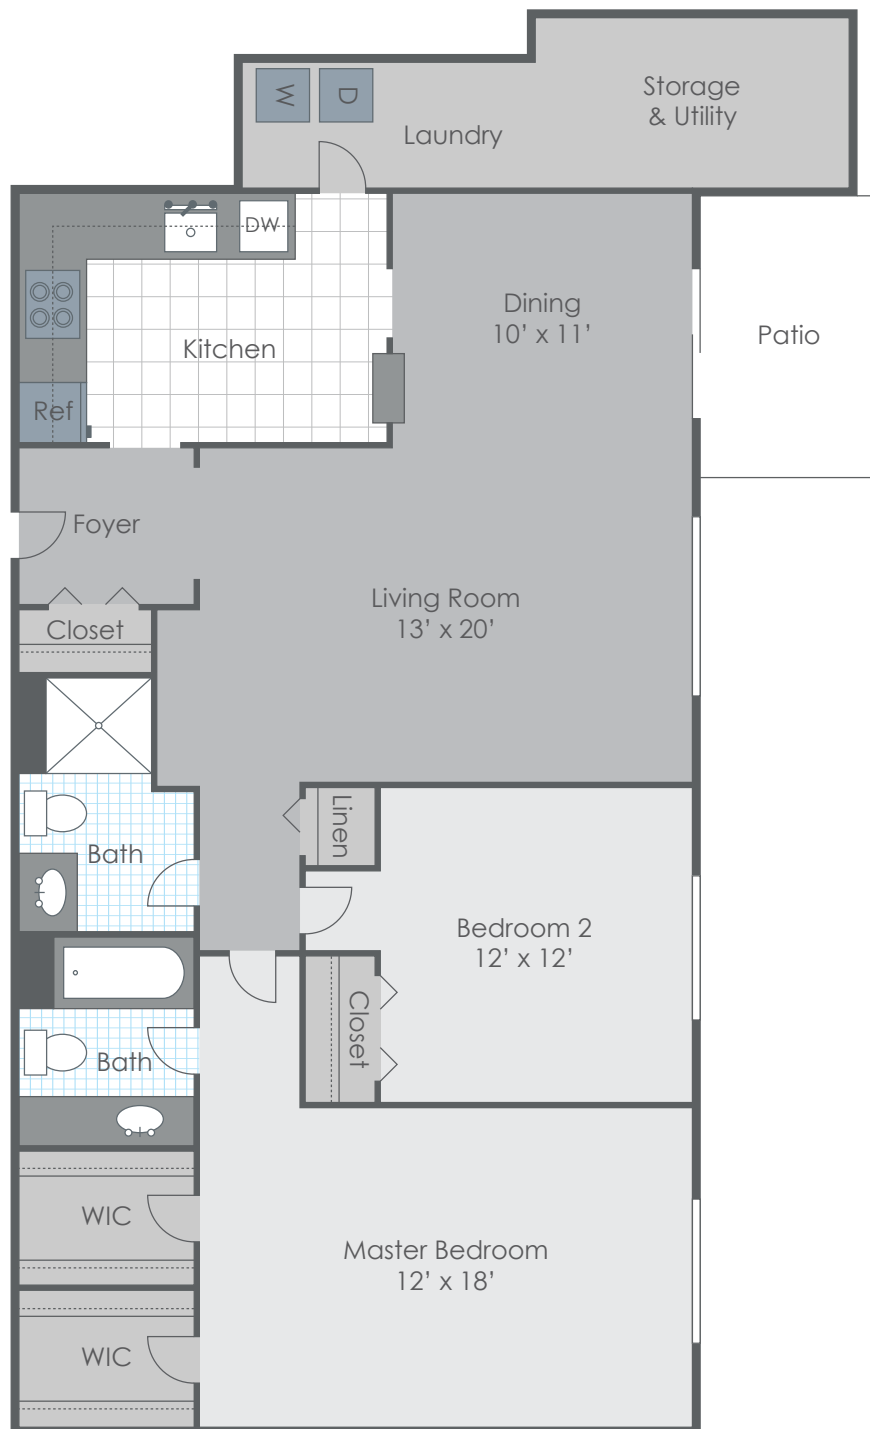

THE SUMMIT COMMUNITY

*ALL FLOOR PLANS ARE APPROXIMATE AND MAY VARY IN SIZE

THE BERKSHIRE | 2 BEDROOM | 2 BATH | 1,460 SQ.FT.

29925 SUMMIT DR. | FARMINGTON HILLS, MI 48334 | 248-626-4396
SUMMITAPARTMENTCOMMUNITY.COM