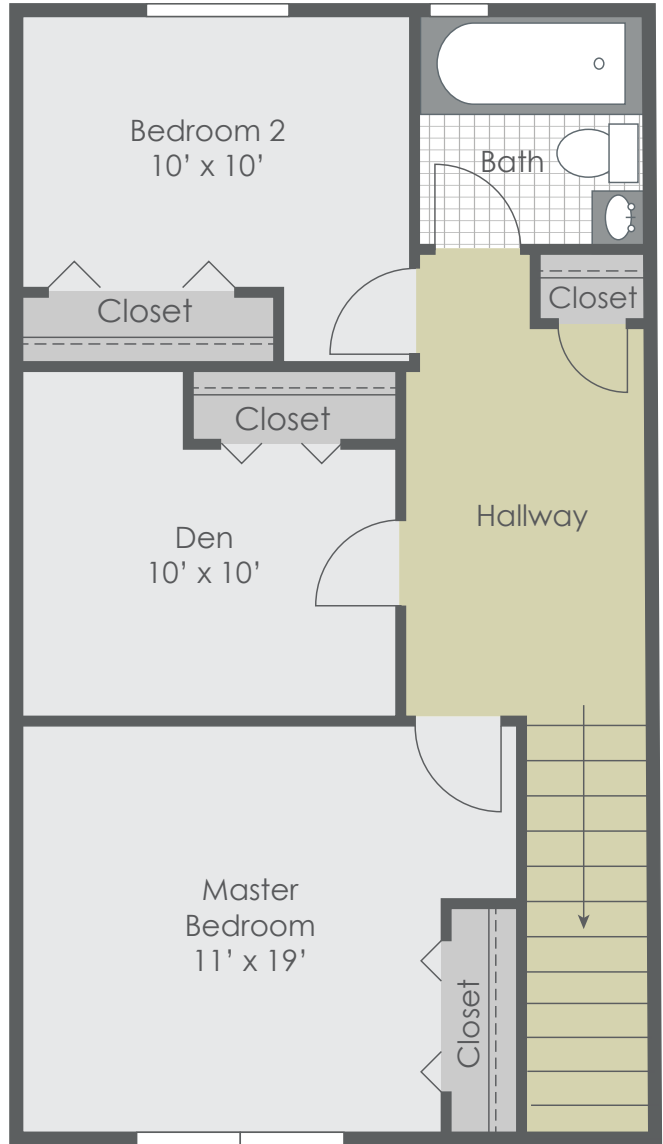

Downstairs

Upstairs

*ALL FLOOR PLANS ARE APPROXIMATE AND MAY VARY IN SIZE

3 BEDROOM | 1.5 BATH | 1,000 SQ.FT.

2100 W OTLEY RD. | PEORIA, IL 61604 | 309-839-0783
PARKVIEWTOWNHOMESPEORIA.COM