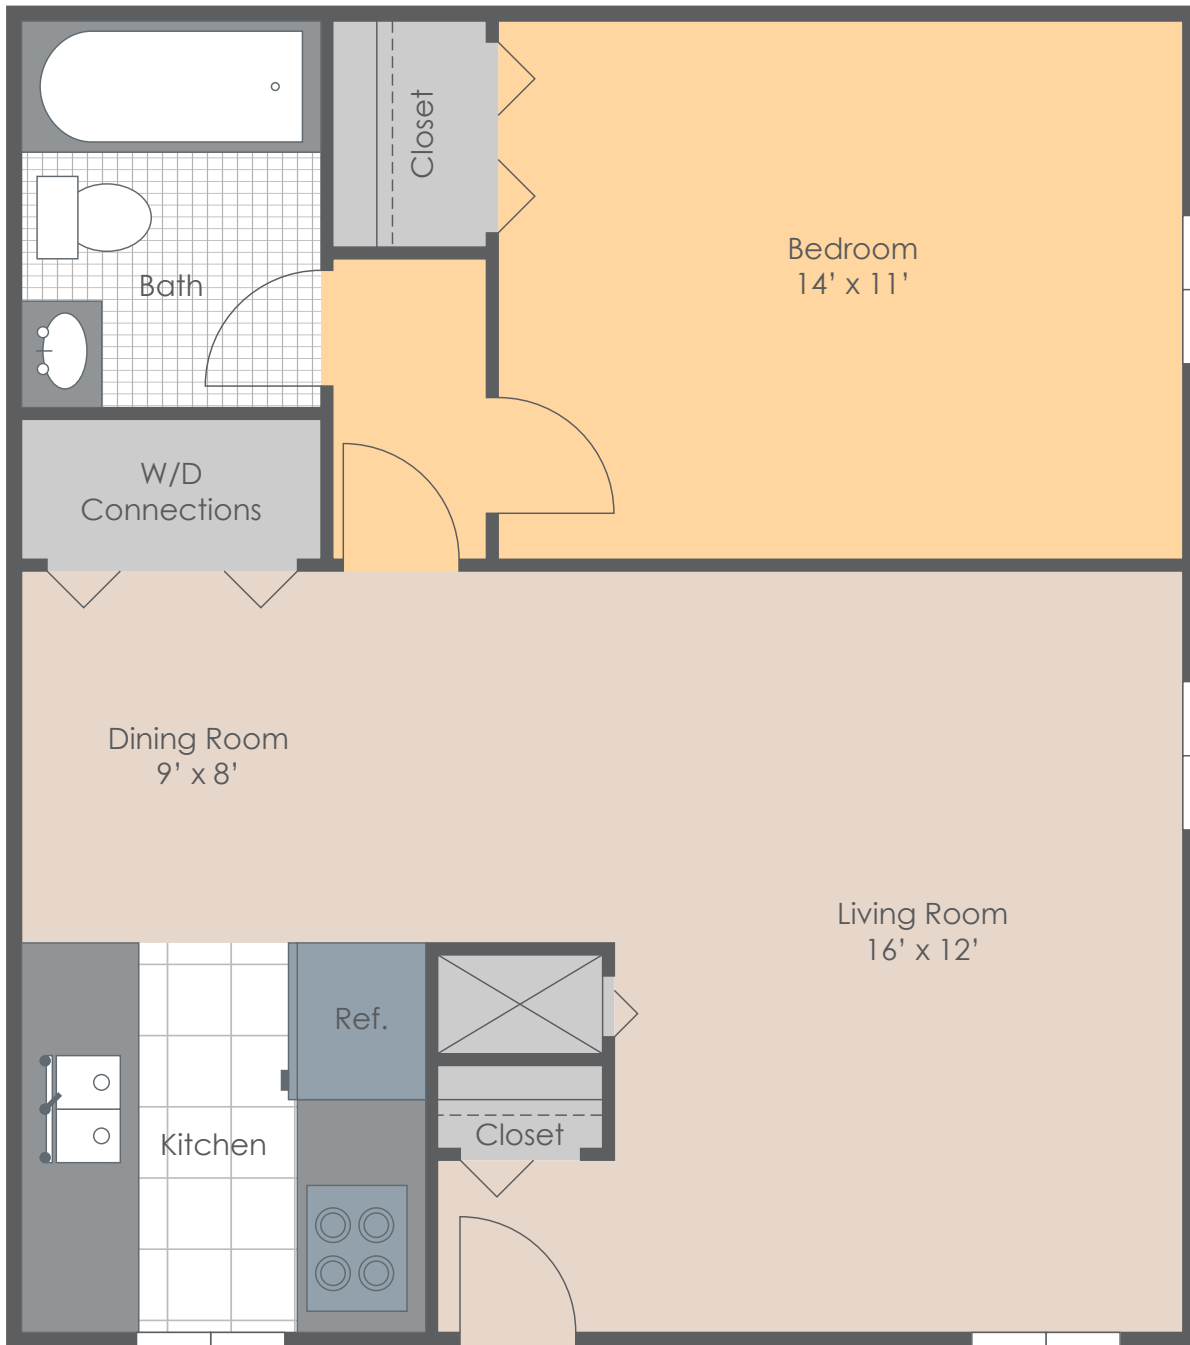

THE RESERVE
at Mt. Moriah
APARTMENT HOMES

*ALL FLOOR PLANS ARE APPROXIMATE AND MAY VARY IN SIZE

1 BEDROOM | 1 BATH | 850 SQ.FT.

2778 PICKERING DR. | MEMPHIS, TN 38115 | 901-365-7511
LIVEATTHERESERVEAPARTMENTS.COM