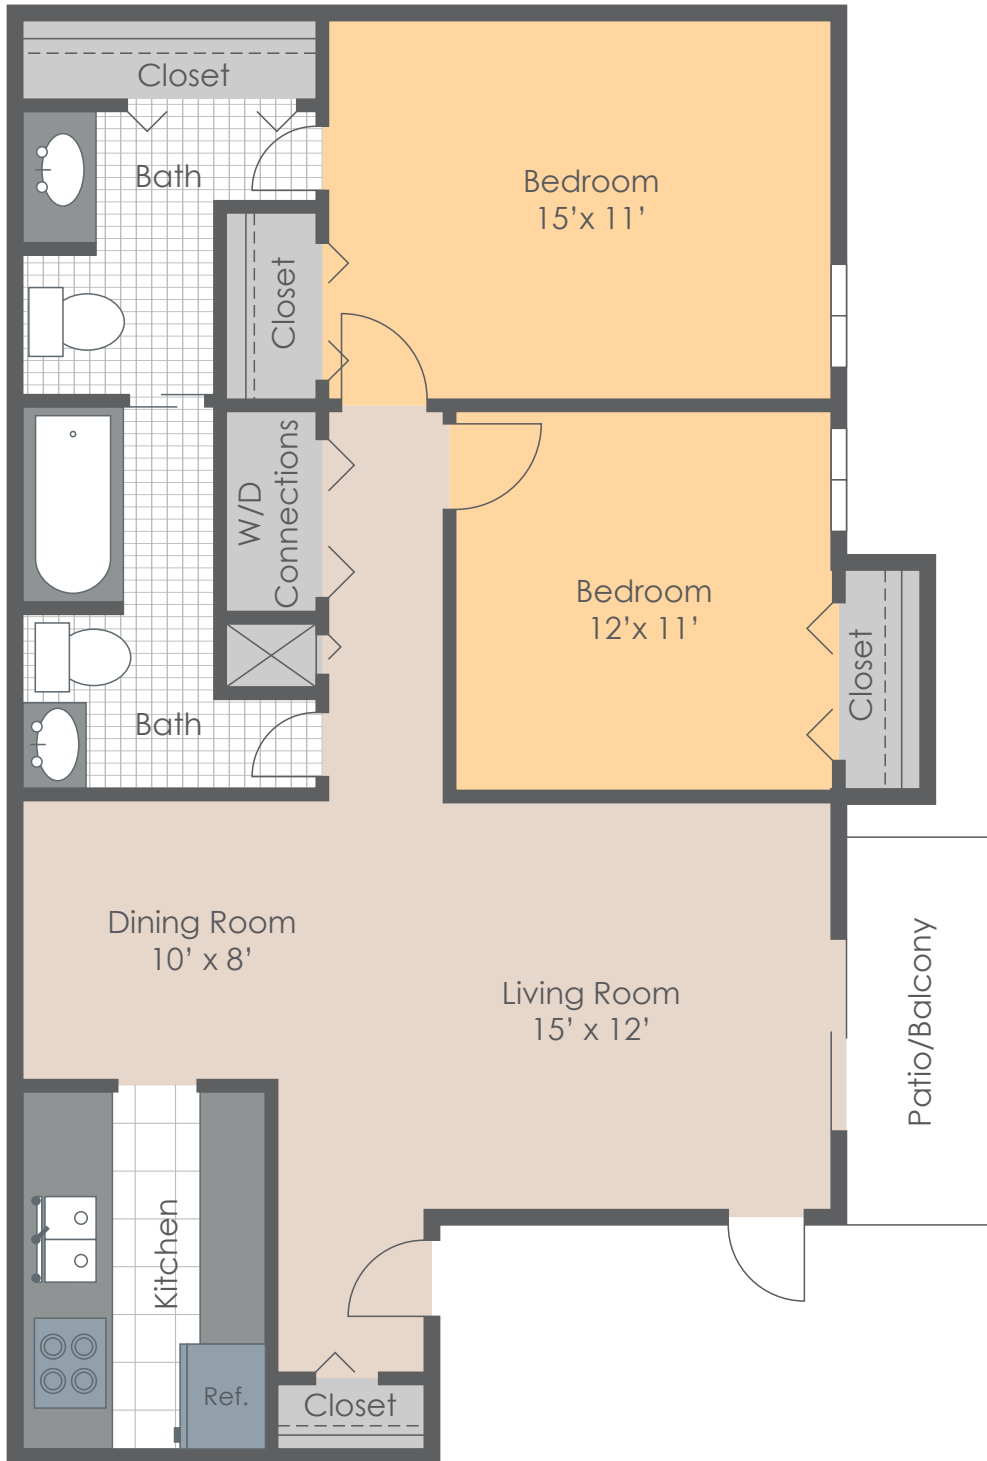

THE RESERVE
at Mt. Moriah
APARTMENT HOMES

*ALL FLOOR PLANS ARE APPROXIMATE AND MAY VARY IN SIZE

2 BEDROOM | 1.5 BATH | 950 SQ.FT.

2778 PICKERING DR. | MEMPHIS, TN 38115 | 901-365-7511
LIVEATTHERESERVEAPARTMENTS.COM