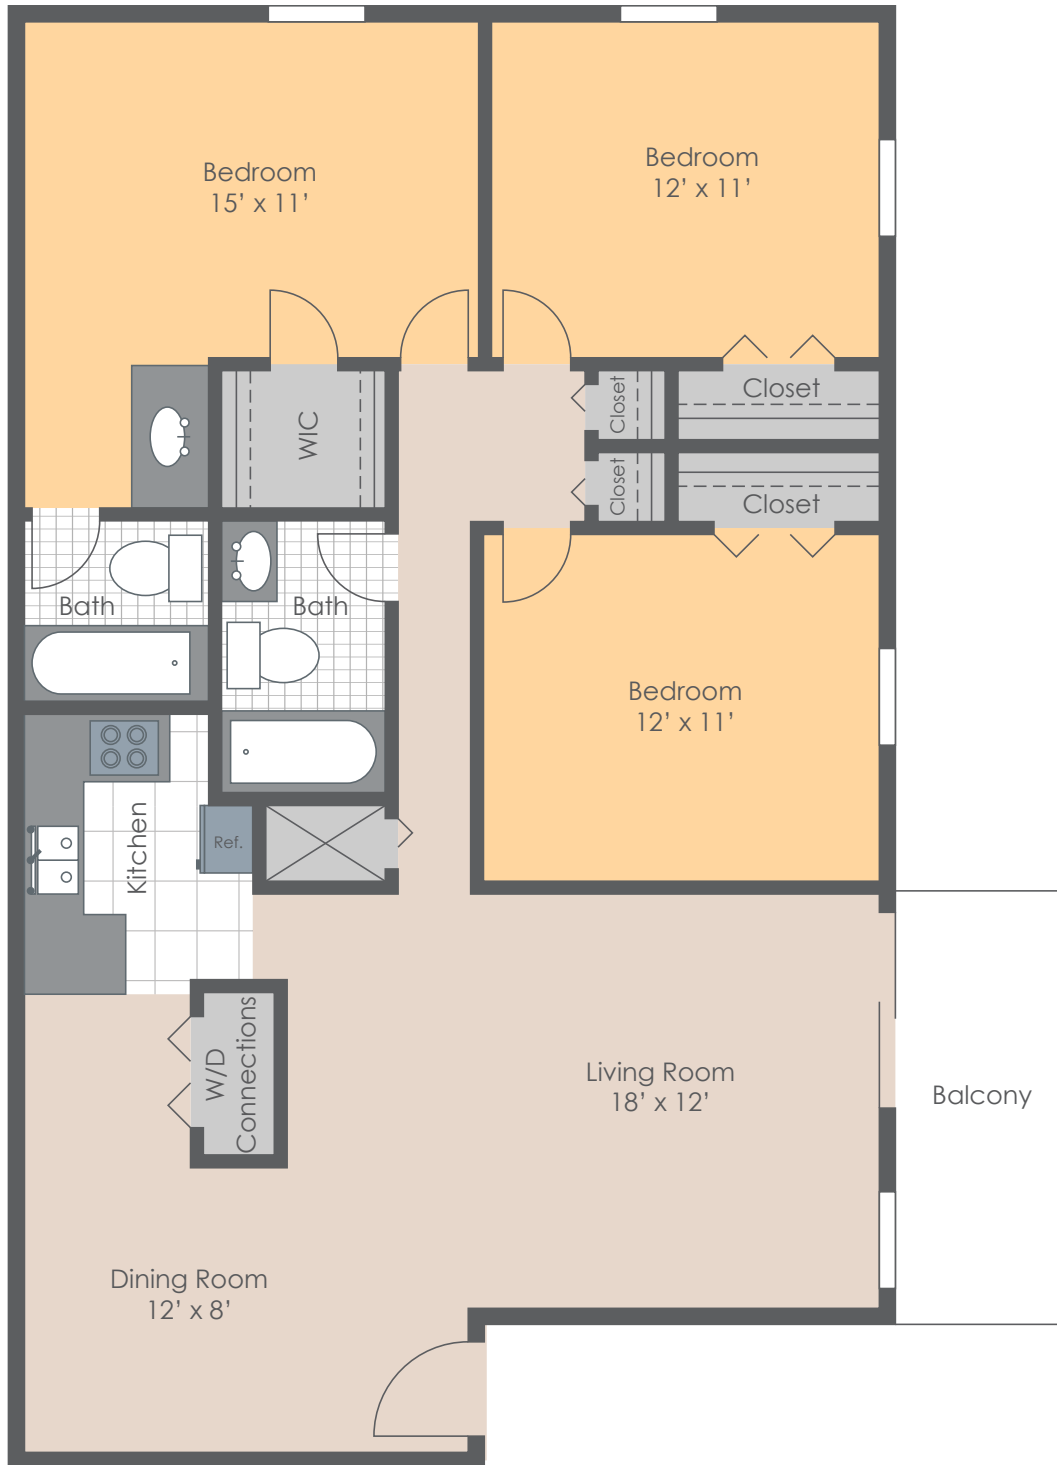

THE RESERVE

at Mt. Moriah
APARTMENT HOMES

*ALL FLOOR PLANS ARE APPROXIMATE AND MAY VARY IN SIZE

3 BEDROOM | 2 BATH | 1,200 SQ.FT.

2778 PICKERING DR. | MEMPHIS, TN 38115 | 901-365-7511
LIVEATTHEERVEAPARTMENTS.COM