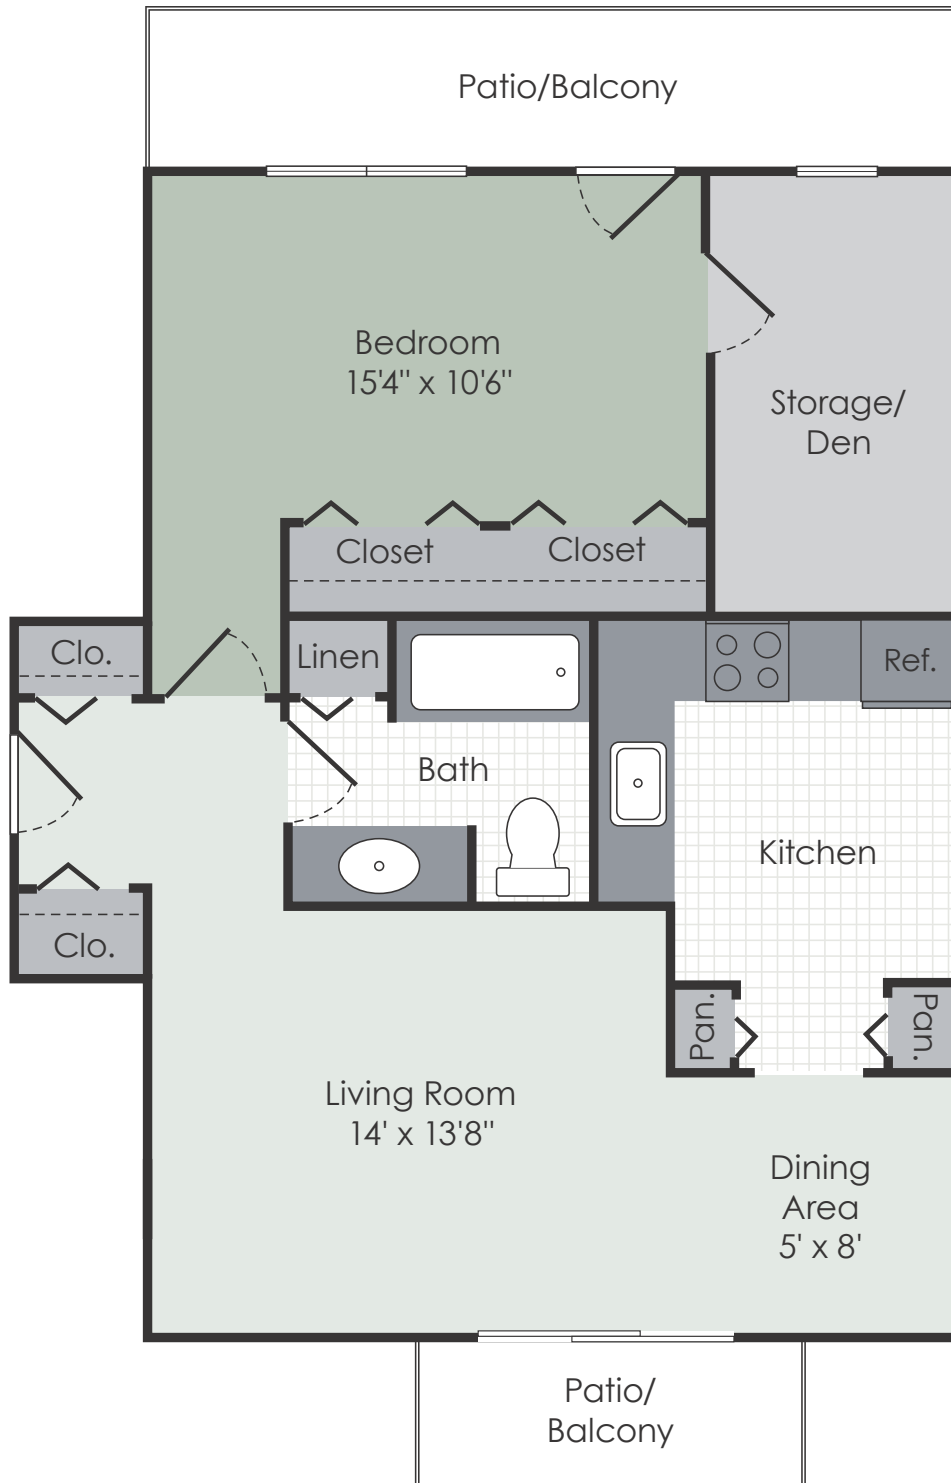

Amber's apt Ap'ts

*ALL FLOOR PLANS ARE APPROXIMATE AND MAY VARY IN SIZE

BELGIUM - AMBER PLACE
1 BEDROOM | 1 BATH | 894 SQ.FT.

AMBER-APARTMENTS.COM