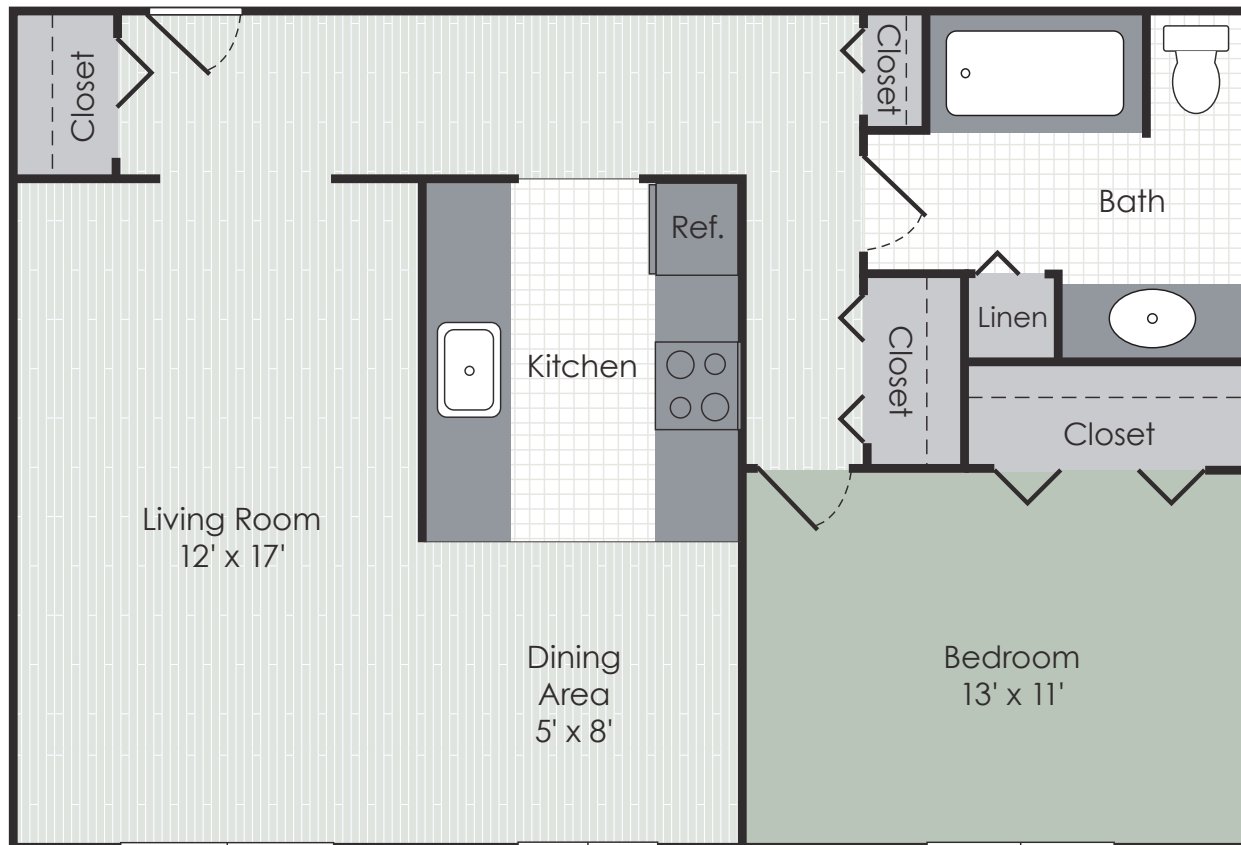

# Amber's apt Ap'ts

\*ALL FLOOR PLANS ARE APPROXIMATE AND MAY VARY IN SIZE

BELGIUM - MAPLEWOOD  
1 BEDROOM | 1 BATH | 693 SQ.FT.

AMBER-APARTMENTS.COM