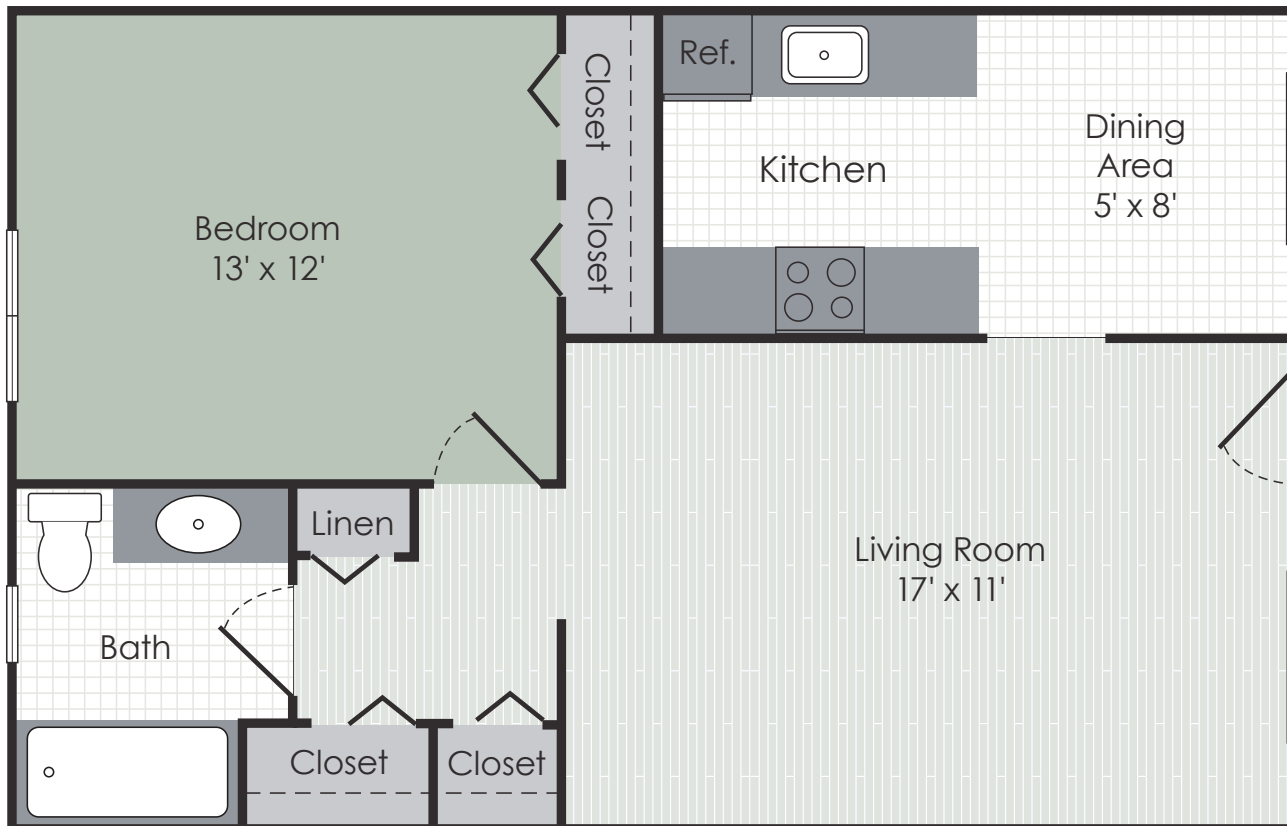

# Amber's apt Ap'ts

\*ALL FLOOR PLANS ARE APPROXIMATE AND MAY VARY IN SIZE

MEDITERRANEAN 1 - MAPLEWOOD  
1 BEDROOM | 1 BATH | 589 SQ.FT.

AMBER-APARTMENTS.COM