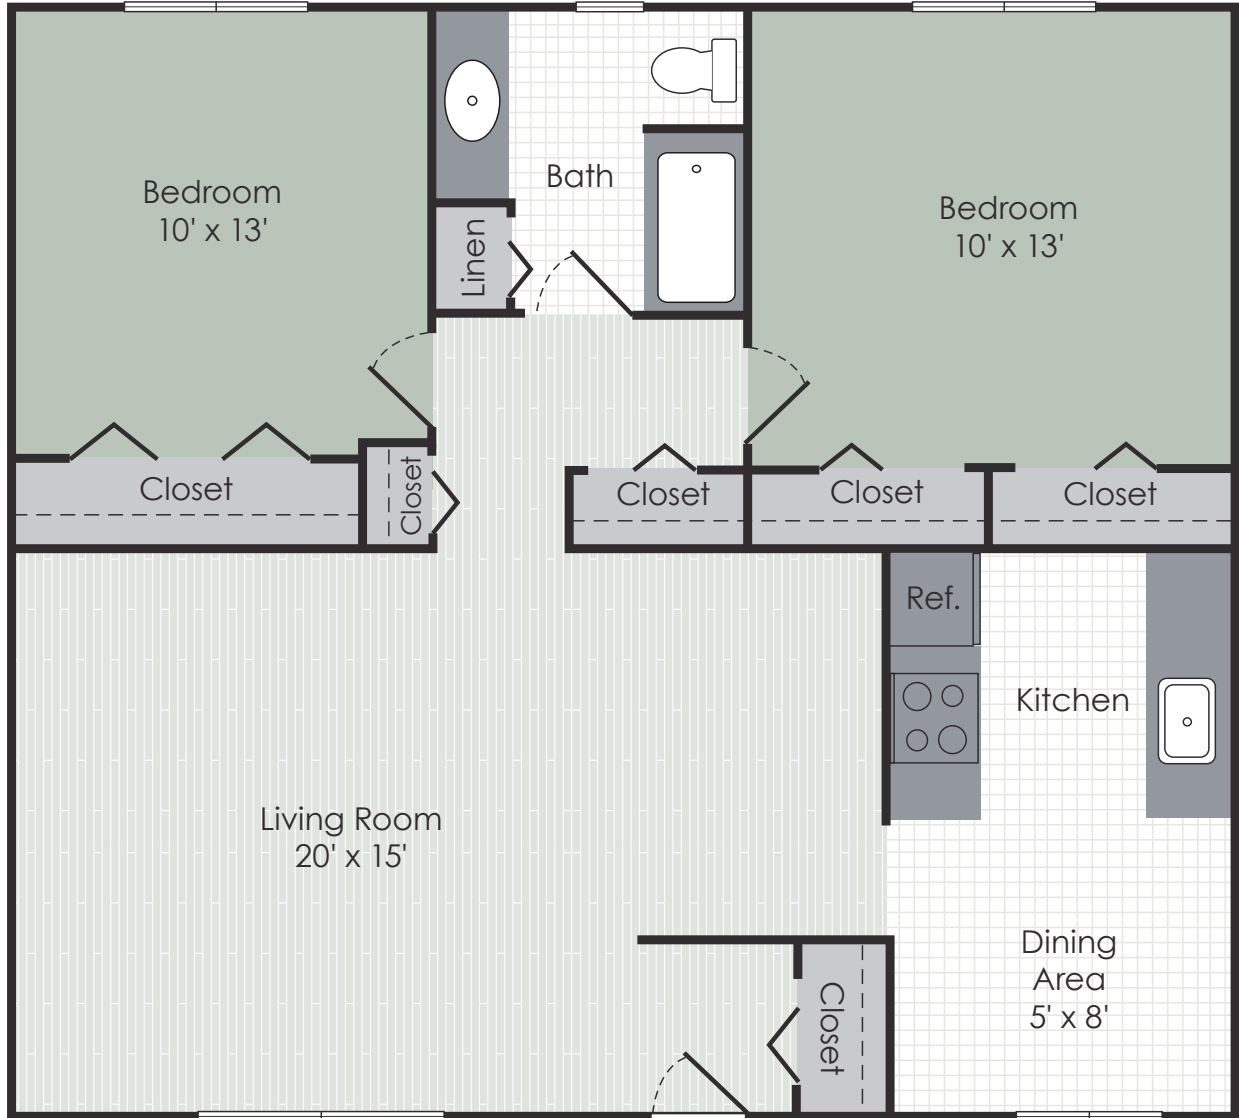

Amber's apt Ap'ts

*ALL FLOOR PLANS ARE APPROXIMATE AND MAY VARY IN SIZE

MEDITERRANEAN 2 - MAPLEWOOD
2 BEDROOM | 1 BATH | 868 SQ.FT.

AMBER-APARTMENTS.COM