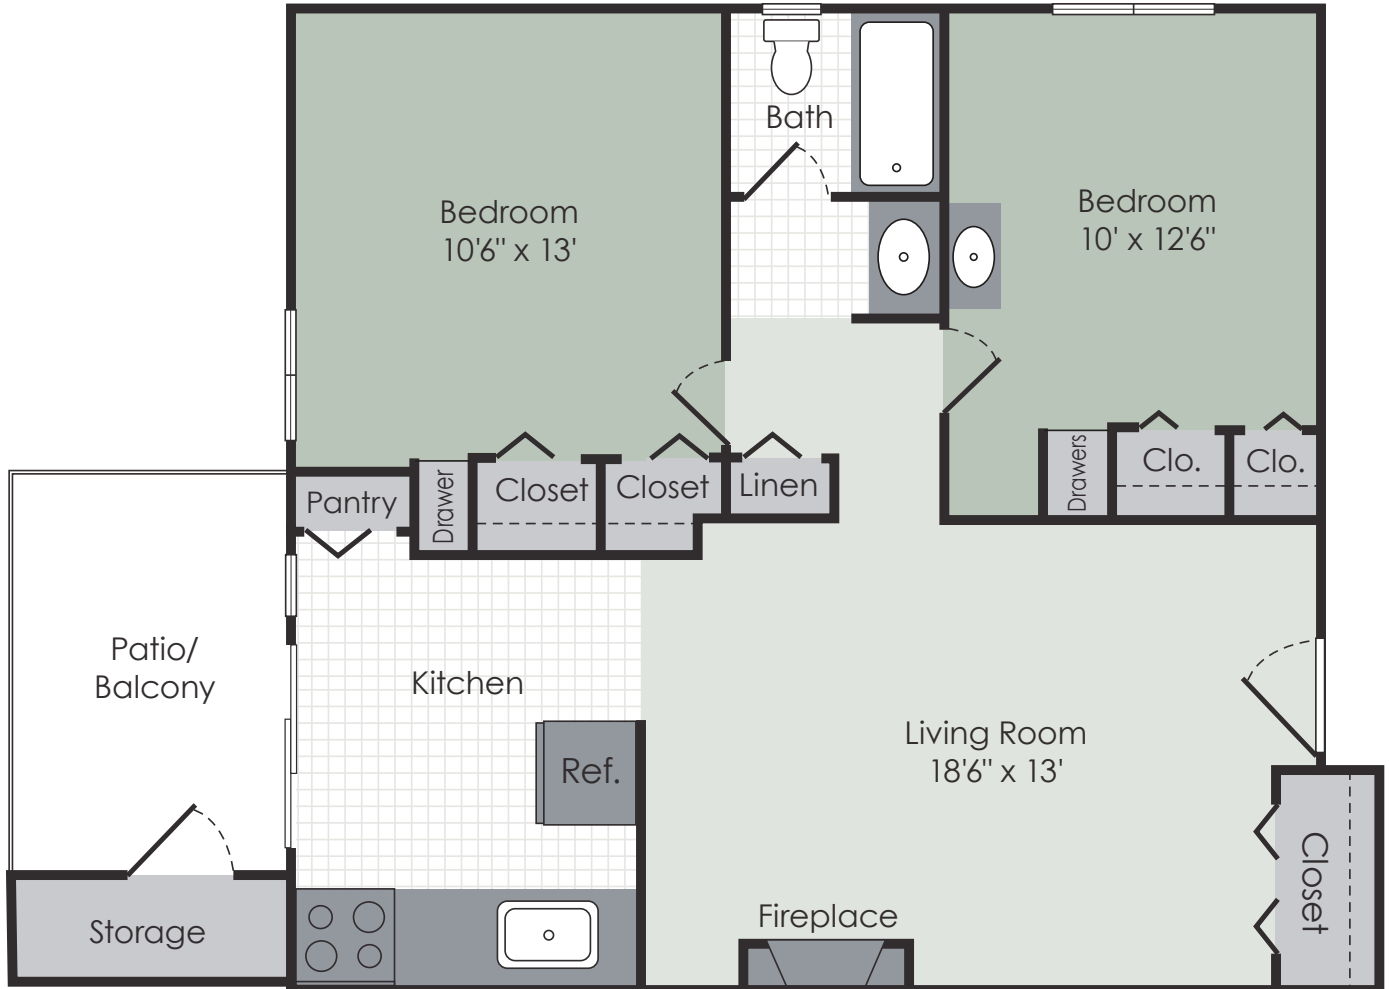

Amber's apt Ap'ts

*ALL FLOOR PLANS ARE APPROXIMATE AND MAY VARY IN SIZE

MEDITERRANEAN 2 - STANDARD
2 BEDROOM | 1 BATH | 800 SQ.FT.

AMBER-APARTMENTS.COM