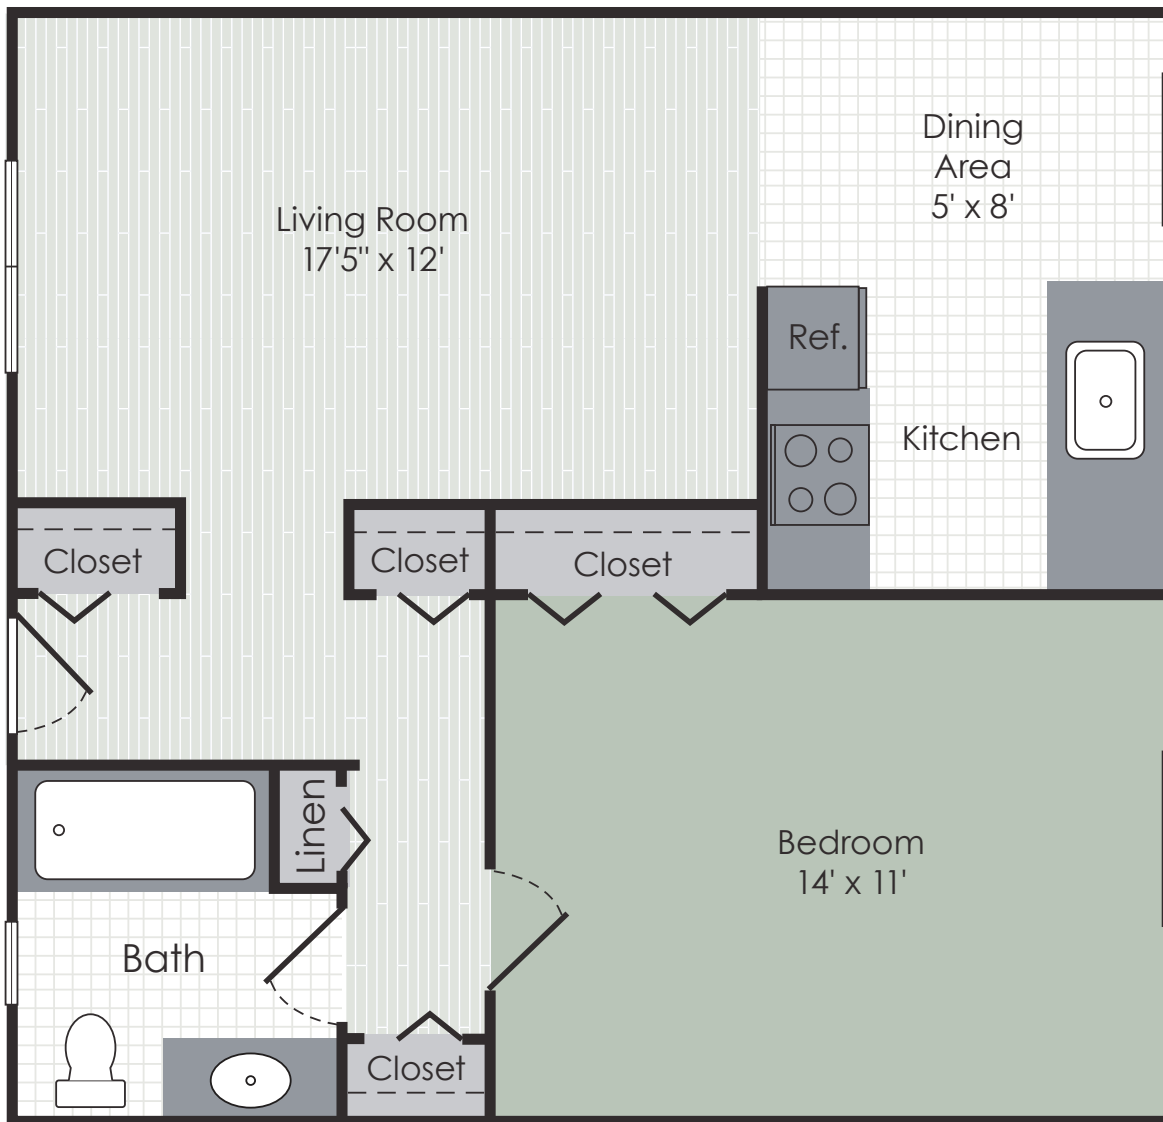

Amber's apt Ap'ts

*ALL FLOOR PLANS ARE APPROXIMATE AND MAY VARY IN SIZE

SCANDINAVIAN 1 - MAPLEWOOD
1 BEDROOM | 1 BATH | 663 SQ.FT.

AMBER-APARTMENTS.COM