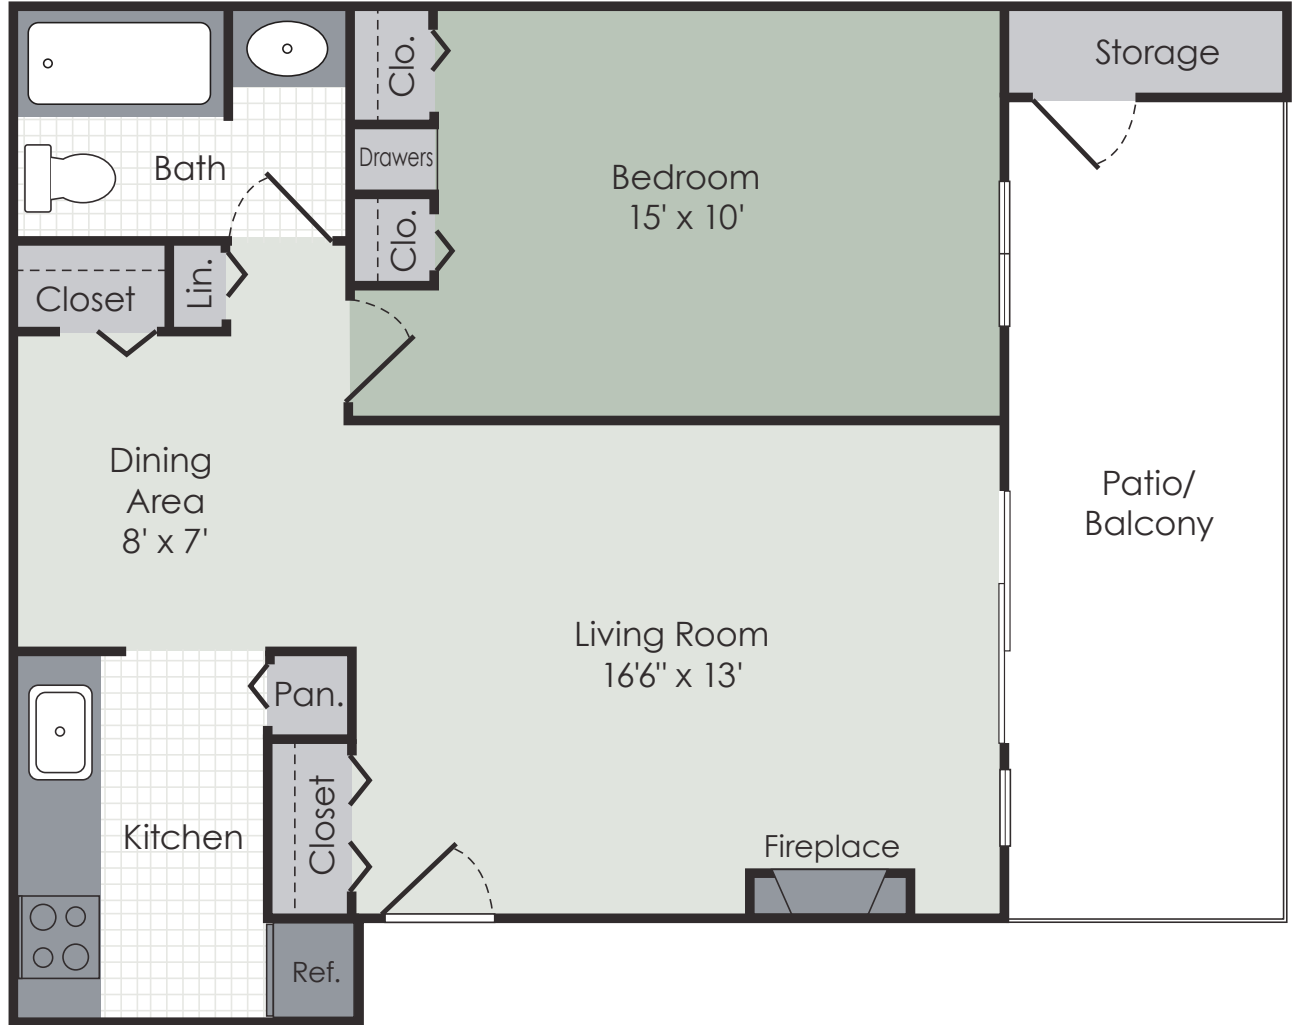

# Amber's apt Ap'ts

\*ALL FLOOR PLANS ARE APPROXIMATE AND MAY VARY IN SIZE

SCANDINAVIAN 1 - STANDARD  
1 BEDROOM | 1 BATH | 604 SQ.FT.

AMBER-APARTMENTS.COM