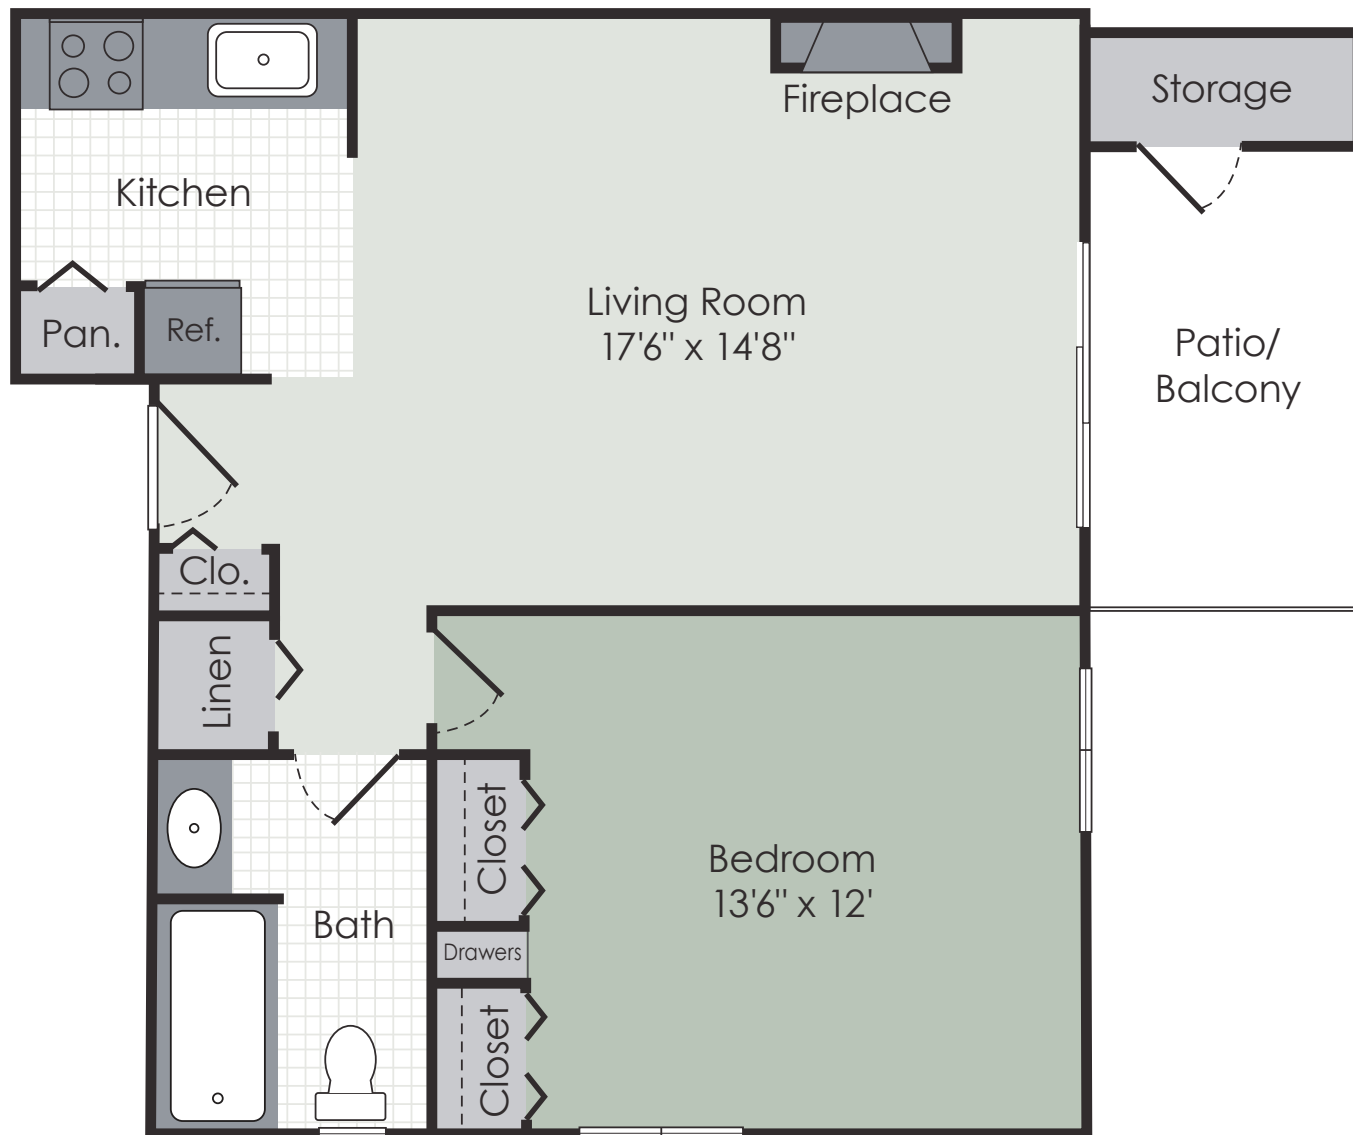

Amber's apt Ap'ts

*ALL FLOOR PLANS ARE APPROXIMATE AND MAY VARY IN SIZE

SWISS 1 - STANDARD
1 BEDROOM | 1 BATH | 668 SQ.FT.

AMBER-APARTMENTS.COM