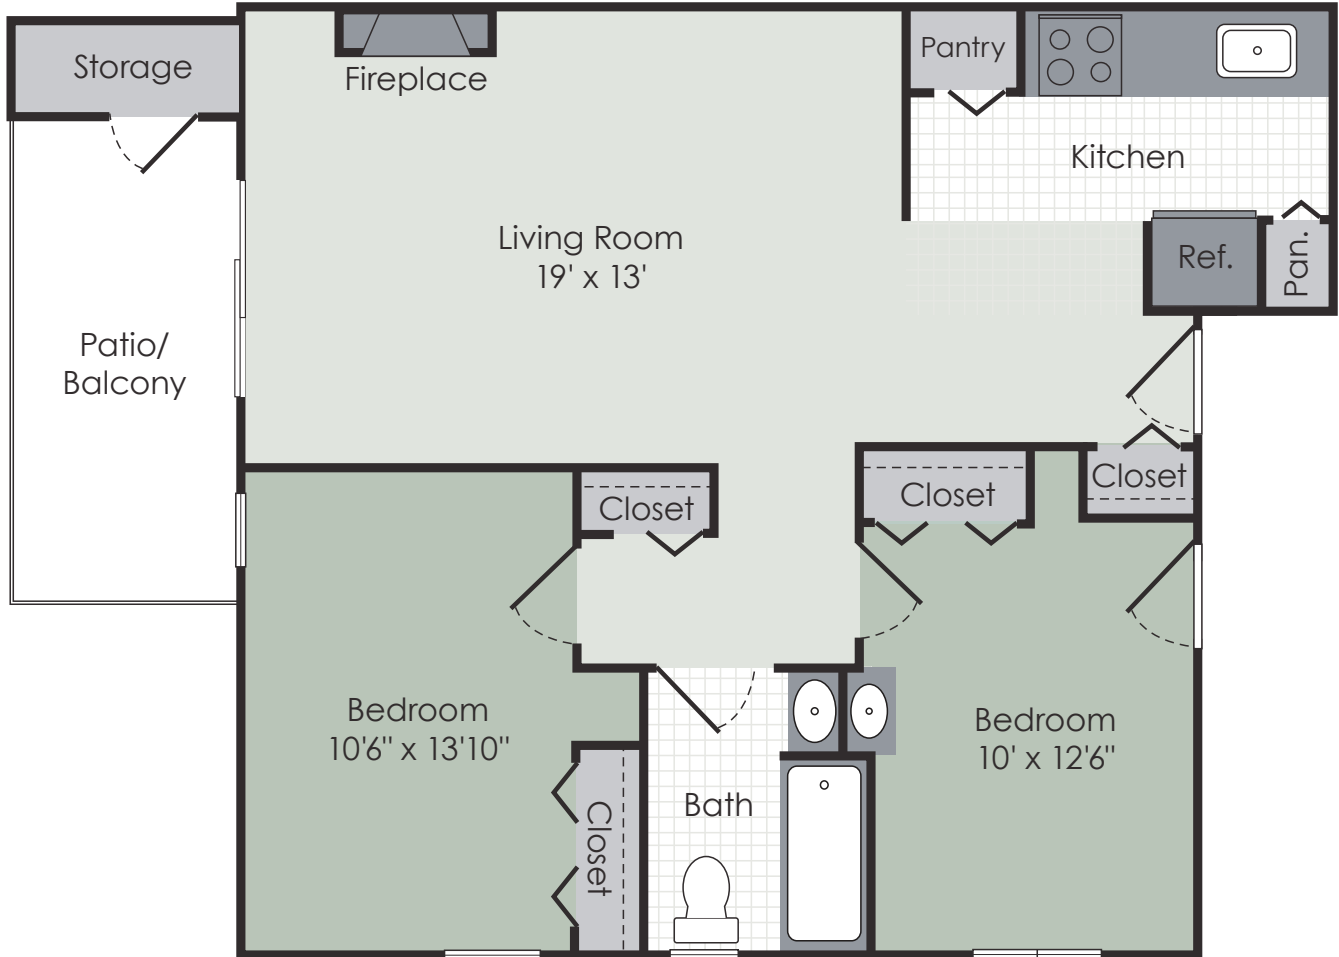

Amber's apt Ap'ts

*ALL FLOOR PLANS ARE APPROXIMATE AND MAY VARY IN SIZE

SWISS 2 - STANDARD
2 BEDROOM | 1 BATH | 831 SQ.FT.

AMBER-APARTMENTS.COM