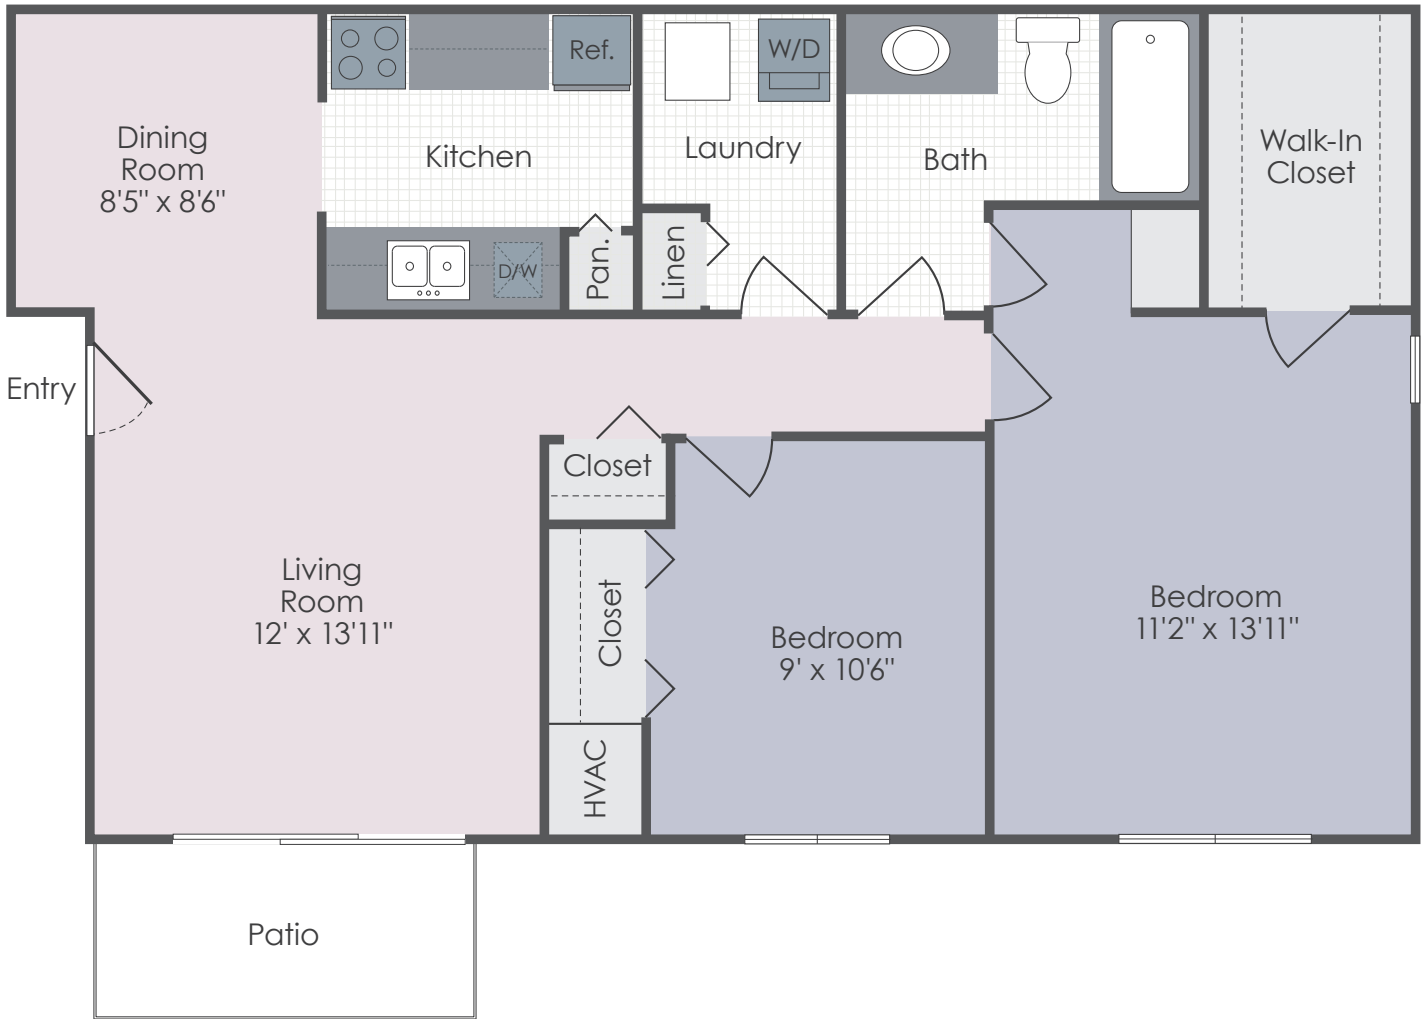

GREYBERRY PARK

*ALL FLOOR PLANS ARE APPROXIMATE AND MAY VARY IN SIZE

2 BEDROOM | 1 BATH | 950 SQ.FT.

2870 GREYBERRY DR. | WATERFORD TWP, MI 48328 | 248-683-4452
GREYBERRYPARK.COM